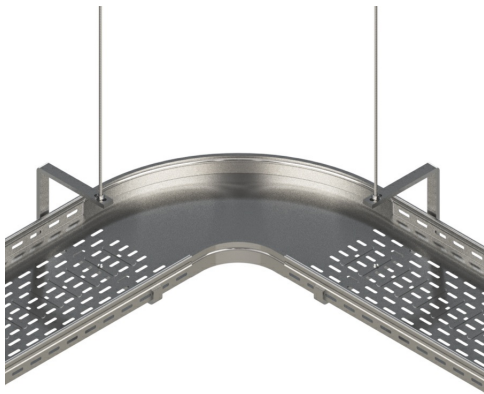

**Cablofil**  
**FTCHC50GC Vtrough Center Hanger 50 GC**  
Part No. 343279

Center Hanging Fiber Trough tray makes adding cables easy with the new ESO P31. The open side allows greater access to cable pathways up to 12" wide and makes covers easier to remove and replace. Designed for medium duty loads, the ESO P31 accepts 3/8" threaded rod and attaches to the tray with EZBN1/4 bolts. ESO P31 available in EZ (Electrozinc) and GC (Hot Dipped Galvanized) to match your application environment.

## Features & Benefits

Open side allows cables to added to pathway easily  
Use with 3/8" threaded rod  
Packaged in sets of 6 and 10

Works with Fiber Trough or V-Trough Tray up to 12" wide  
Steel construction is available in two finishes.

### Dimensions

Product Width US	2.0 in	Product Height US	2.5 in
------------------	--------	-------------------	--------