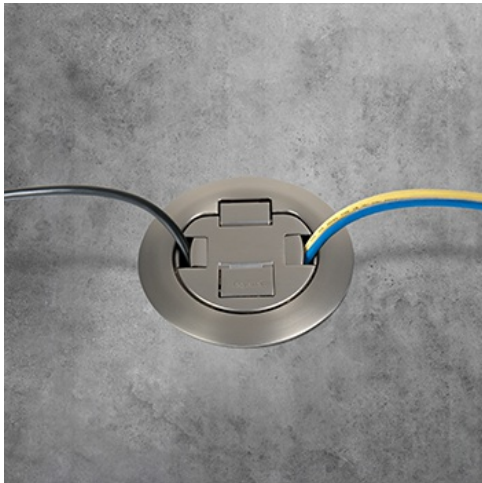

Wiremold  
4IN COVER ASSEMBLY SURFACE SN  
Part No. 4CTCSN

Designed for retrofit and new construction, Evolution Series 4" Poke-Thru devices provide convenient access to power, communications, and audio/video services recessed below floor level - providing maximum device protection. Two gangs of capacity allow you to configure services for the needs of your space. Evolution Series 4" Poke-Thru devices are the perfect fit for kiosks, training rooms, classrooms, healthcare facilities or commercial buildings with open-space architecture.

## Features & Benefits

All Evolution Series Poke-Thru Devices, like every Wiremold Poke-Thru Device, meet and exceed UL scrub water exclusion requirements for tile, carpet, and wood covered floors.