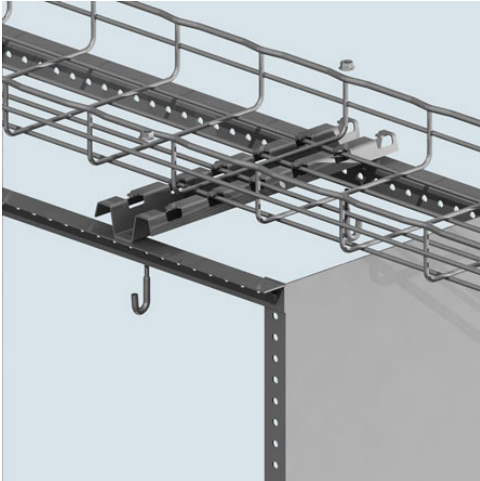

Cablofil
5/16" J BOLT & NUT ATTACHMENT-STAINLESS (2 PCS) [941070]
Part No. 941070

Cablofil Wiremesh Cable Tray concept based upon performance, safety and economy; three qualities which make Cablofil Wiremesh Cable Tray system preferred by installers. Cablofil adapts to the most complex configurations, and its structure gives maximum strength for minimum weight. The ease of creating fittings, carried out on site, as well as the wide range of unique and universal accessories gives complete freedom in routing combined with exceptionally fast installation.

Features & Benefits

0No drilling needed. FAS Profile sold separately.Nut included.

Specifications

General Info

Product Line	Cablofil	Finish	Stainless 316
UPC Number	800388008823	Country Of Origin	China
Type	Accessories		

Dimensions

Product Width US	4.0 in	Product Weight US	0.15 lb
Product Volume US	0.289 cu ft	Product Depth US	5.0 in
Product Height US	25.0 in		

Additional Information

RoHS Conformant	Yes	Product Environmental Profile	Yes
-----------------	-----	-------------------------------	-----