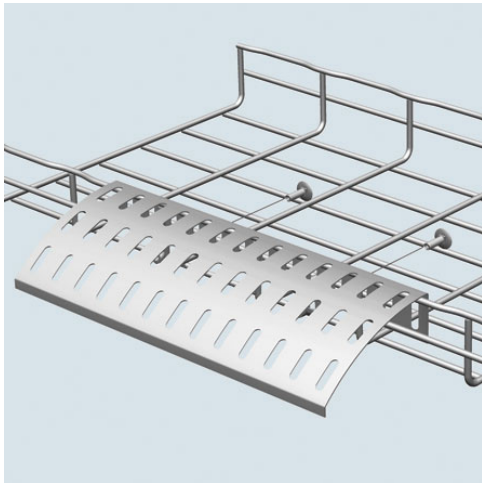

Cablofil

Obsolete- CABLE DROPOUT KIT(INCL. HARDWARE) (2D,,4W,,12L) [942895]

Part No. 942895

Cablofil Wiremesh Cable Tray concept based upon performance, safety and economy

Features & Benefits

three qualities which make Cablofil Wiremesh Cable Tray system preferred by installers. Cablofil adapts to the most complex configurations, and its structure gives maximum strength for minimum weight. The ease of creating fittings, carried out on site, as well as the wide range of unique and universal accessories gives complete freedom in routing combined with exceptionally fast installation.

Specifications

General Info

Product Line	Cablofil	Replaced by Part Number	945655
Finish	Pre-Galvanized	UPC Number	800388016545
Country Of Origin	China	Standard	UL Classified
Type	Dropouts		

Dimensions

Product Width US	15.0 in	Product Weight US	1.014 lb
Product Volume US	2.996 cu dm	Product Depth US	7.5 in
Product Height US	1.625 in		