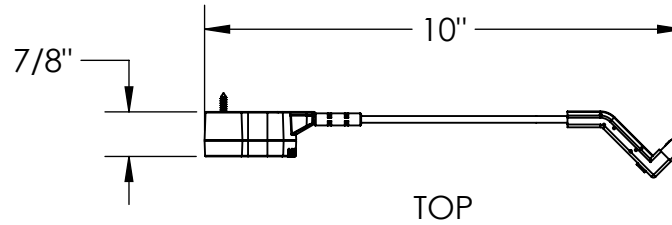

ALPKLED SPECIFICATION	
PARAMETER	VALUE
OPERATING VOLTAGE	120V
LINE FREQUENCY	50/60 HZ
LUMEN OUTPUT	280 lm \pm 30 lm
BEAM ANGLE	90~120°
COLOR TEMPERATURE	2925K \pm 50
COLOR-RENDERING INCES (CRI)	95
INPUT POWER	8W
RELIABILITY STANDARD	IEC STANDARD
LIFETIME	40,000 HRS
NOISE LEVEL AT 12 INCHES	24dBA
TRIAC DIMMABLE, INDOOR USE, MEETS ROHS AND UL	