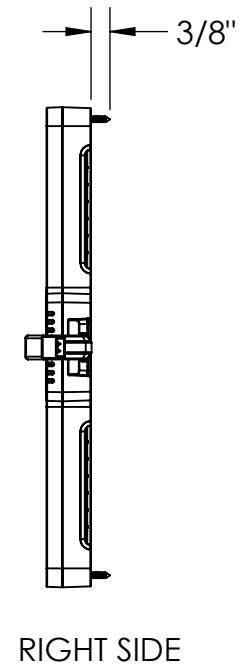

ALPKLED SPECIFICATION	
PARAMETER	VALUE
OPERATING VOLTAGE	120V
LINE FREQUENCY	50/60 HZ
LUMEN OUTPUT	280 lm \pm 30 lm
BEAM ANGLE	90~120°
COLOR TEMPERATURE	2925K \pm 50
COLOR-RENDERING INCES (CRI)	95
INPUT POWER	8W
RELIABILITY STANDARD	IEC STANDARD
LIFETIME	40,000 HRS
NOISE LEVEL AT 12 INCHES	24dBA
TRIAC DIMMABLE, INDOOR USE, MEETS ROHS AND UL	