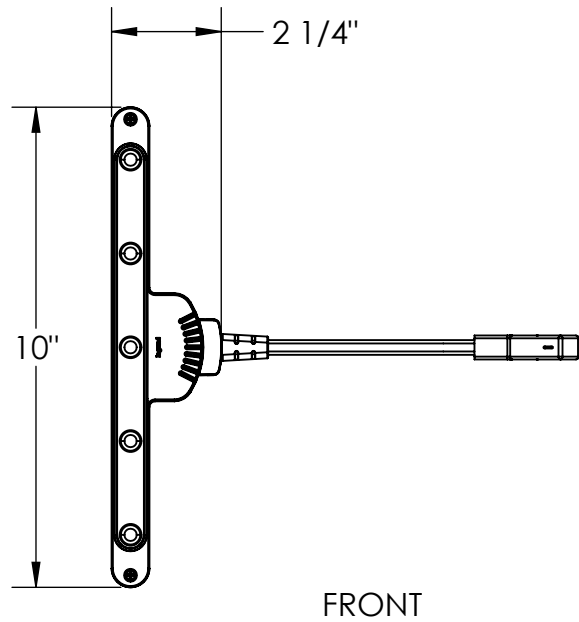

ALPKLED SPECIFICATION	
PARAMETER	VALUE
OPERATING VOLTAGE	120V
LINE FREQUENCY	50/60 HZ
LUMEN OUTPUT	280 lm \pm 30 lm
BEAM ANGLE	90~120°
COLOR TEMPERATURE	2925K \pm 50
COLOR-RENDERING INCES (CRI)	95
INPUT POWER	8W
RELIABILITY STANDARD	IEC STANDARD
LIFETIME	40,000 HRS
NOISE LEVEL AT 12 INCHES	24dBA
TRIAC DIMMABLE, INDOOR USE, MEETS ROHS AND UL	