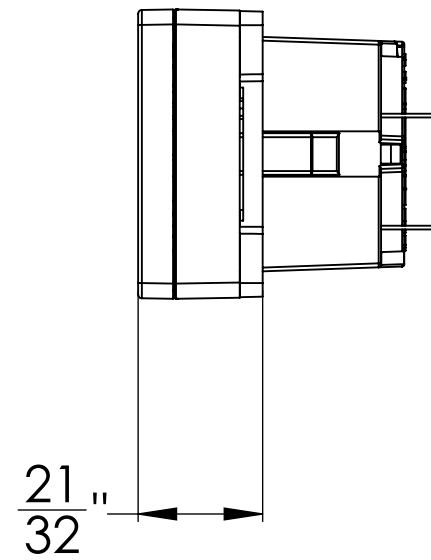

INPUT VOLTAGE: 120 VAC

OUTPUT: 5.1VDC, 2.1 AMPS TOTAL

Legrand
SYSTEM: Under Cabinet Lighting System
Catalog Number: APUSBTM4
9/09/12