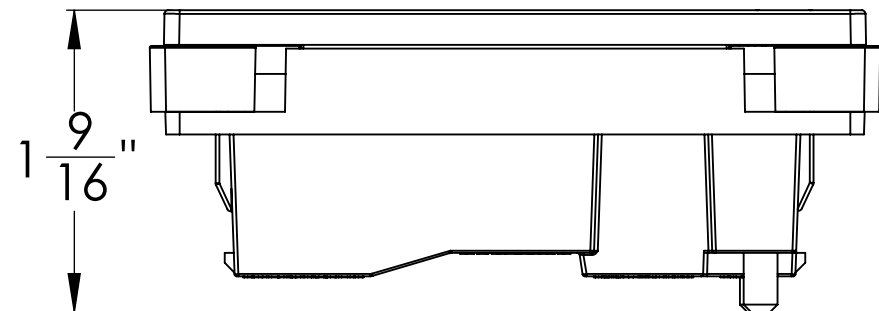

INPUT VOLTAGE: 120 VAC

OUTPUT: 5.1VDC, 2.1 AMPS TOTAL

Legrand
SYSTEM: Under Cabinet Lighting System
Catalog Number: APUSBTM4
9/09/12