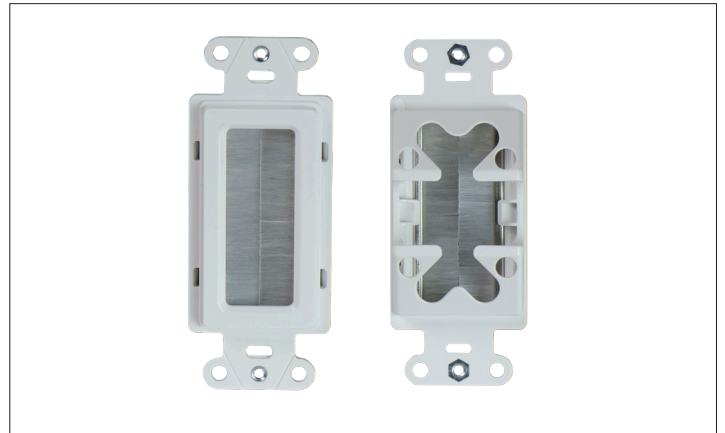

ON-Q

Cable Management Solutions

CONCEAL, ORGANIZE & ACCESS YOUR TV CABLES WITH EASE

Our cable access brush strap and bull nose wall plates allow you to conceal cabling in the wall, providing clean cable access from any wall to your source.

CABLE ACCESS BRUSH STRAP WALL PLATES

FEATURES & BENEFITS

- Fits any standard decorator opening
- Brush strap accommodates up to 12 cables, including HDMI, coax, Cat5e/6 and more
- Cable catcher prevents cables from slipping back into wall and out of reach
- Provides a clean out-of-the-box solution

WP1014-xx-V1 | CABLE ACCESS BRUSH STRAP WALL PLATE

Available in white, light almond and black.

WP1014-WH | CABLE ACCESS BRUSH STRAP

Available in white.

WP1014-WH-5 | CABLE ACCESS BRUSH STRAPS

(5) pack, available in white.

HT2004-WH-V1 | DUAL CABLE ACCESS KIT

Includes (2) brush strap wall plates for complete home theater solution. Available in white.

HINGED BULLNOSE CABLE ACCESS WALL PLATES

FEATURES & BENEFITS

- Hinged bullnose design provides four distinct configurations for flexible routing of low voltage cables inside the wall—just turn and snap the scoop for preferred setup
- Ideal for cables with large A/V connectors
- Conceals up to 14 cables
- Available in double or single gang options in white, light almond or black colors