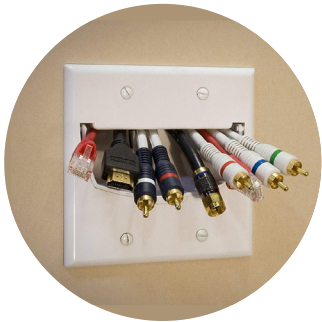

CABLE ACCESS BRUSH STRAP WALL PLATES

FEATURES & BENEFITS

- Fits any standard decorator opening
- Brush strap accommodates up to 12 cables, including HDMI, coax, Cat5e/6 and more
- Cable catcher prevents cables from slipping back into wall and out of reach
- Provides a clean out-of-the-box solution

WP1014-xx-V1 | CABLE ACCESS BRUSH STRAP WALL PLATE

Available in white, light almond and black.

WP1014-WH | CABLE ACCESS BRUSH STRAP

Available in white.

WP1014-WH-5 | CABLE ACCESS BRUSH STRAPS

(5) pack, available in white.

HT2004-WH-V1 | DUAL CABLE ACCESS KIT

Includes (2) brush strap wall plates for complete home theater solution. Available in white.

HINGED BULLNOSE CABLE ACCESS WALL PLATES

FEATURES & BENEFITS

- Hinged bullnose design provides four distinct configurations for flexible routing of low voltage cables inside the wall—just turn and snap the scoop for preferred setup
- Ideal for cables with large A/V connectors
- Conceals up to 14 cables
- Available in double or single gang options in white, light almond or black colors

WP9001-xx | SINGLE GANG HINGED BULLNOSE CABLE ACCESS WALL PLATE

Available in white, light almond and black.

WP9002-xx | DOUBLE GANG HINGED BULLNOSE CABLE ACCESS WALL PLATE

Available in white, light almond and black.