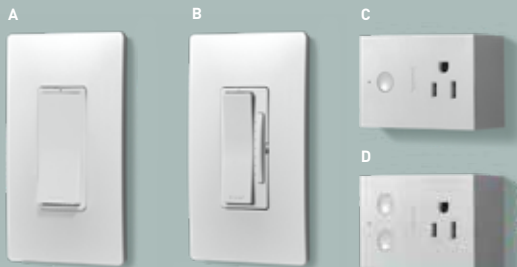

Simply Replace Existing Switches

Turn off breaker

Remove existing switch

Install Smart Switch

Connect to the app – download the Smart Lights app and scan the code on your smart switch/dimmer to connect the device to your app. Smart Lighting connects directly to your home Wi-Fi for fast, easy setup of one or multiple rooms.

Featured Products

Smart Switches

Easily replace standard switches with the Smart Switch to allow convenient control of lights from anywhere. Works in single pole and 3-way applications.

Smart Dimmers

The Smart Tru-Universal Dimmer works with any 120V dimmable bulb for perfect dimming — every time. Works in single pole and 3-way applications.

Smart Plug-Ins

Simply plug in to allow wireless on/off control with no installation required. Available in switch or dimmer.

Smart Outdoors

Wirelessly control outdoor outlets by simply plugging in, with GFCI protection for safety outdoors.