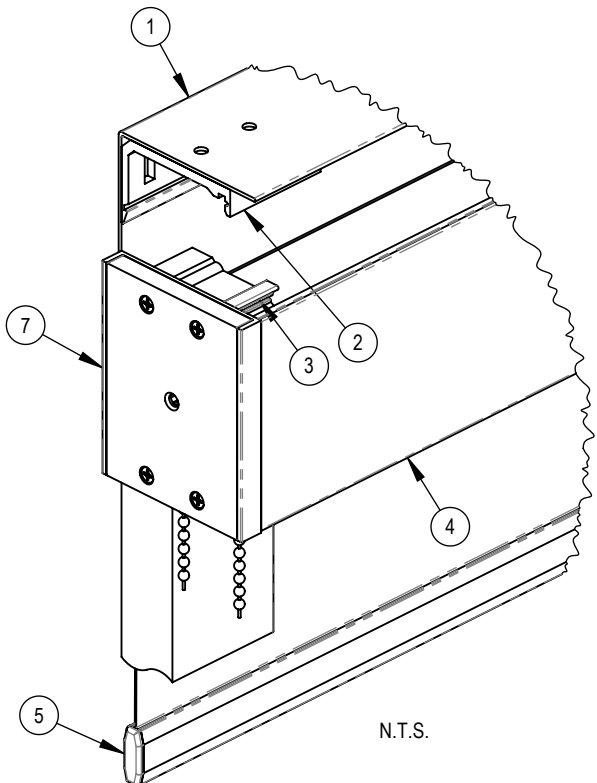

THE TELESHADE CAN BE MOUNTED TO THE CEILING OR TO THE WALL ABOVE THE MULLION

NOTES:

- 1. EXTRUDED ALUMINUM BACK FASCIA
- 2. MOUNTING ANGLE
- 3. SPRING CLIP
- 4. EXTRUDED ALUMINUM FASCIA
- 5. EXTRUDED ALUMINUM EXTERIOR HEMBAR
- 6. STAINLESS STEEL BALL CHAIN
- 7. ABS END BRACKETS
- 8. 1 1/2" Ø EXTRUDED ALUMINUM TUBE
- 9. FABRIC: 1%, 3%, 5%, 10% OPENNESS OR BLACKOUT
- 10. MANUAL BLACKOUT SIDE CHANNELS
- 11. MANUAL BLACKOUT BOTTOM CHANNELS

SOLARFECTIVE

USA Phone: 850-208-3417
 Canada Phone: 416-421-3800
 E-mail: sfsupport@legrand.us

TELESHADE 4 MANUAL CASSETTE SYSTEM WITH BACK FASCIA, SIDE AND BOTTOM CHANNELS

PROJECT:			
DATE:	SCALE:	FILE No.	DWG. No.
MAR 18, 2018	1:2	-	SF-RD2