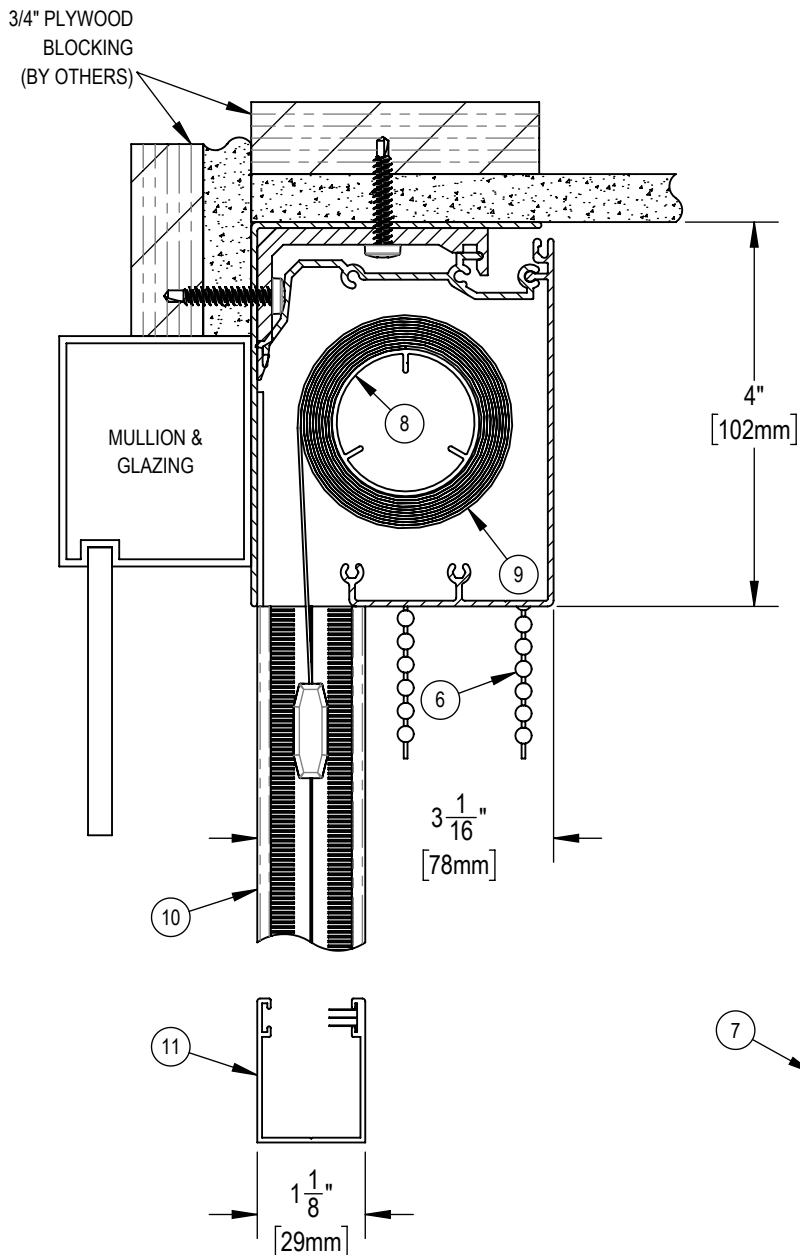

THE TELESHADE CAN BE MOUNTED TO THE CEILING OR TO THE WALL ABOVE THE MULLION

NOTES:

- 1. EXTRUDED ALUMINUM BACK FASCIA
- 2. MOUNTING ANGLE
- 3. SPRING CLIP
- 4. EXTRUDED ALUMINUM FASCIA
- 5. EXTRUDED ALUMINUM EXTERIOR HEMBAR
- 6. STAINLESS STEEL BALL CHAIN
- 7. ABS END BRACKETS
- 8. 1 1/2" Ø EXTRUDED ALUMINUM TUBE
- 9. FABRIC: 1%, 3%, 5%, 10% OPENNESS OR BLACKOUT
- 10. MANUAL BLACKOUT SIDE CHANNELS
- 11. MANUAL BLACKOUT BOTTOM CHANNELS

SOLARFECTIVE

USA Phone: 850-208-3417
 Canada Phone: 416-421-3800
 E-mail: sfsupport@legrand.us

TELESHADE 4 MANUAL CASSETTE SYSTEM WITH BACK FASCIA, SIDE AND BOTTOM CHANNELS

PROJECT:			
DATE:	SCALE:	FILE No.	DWG. No.
MAR 18, 2018	1:2	-	SF-RD2