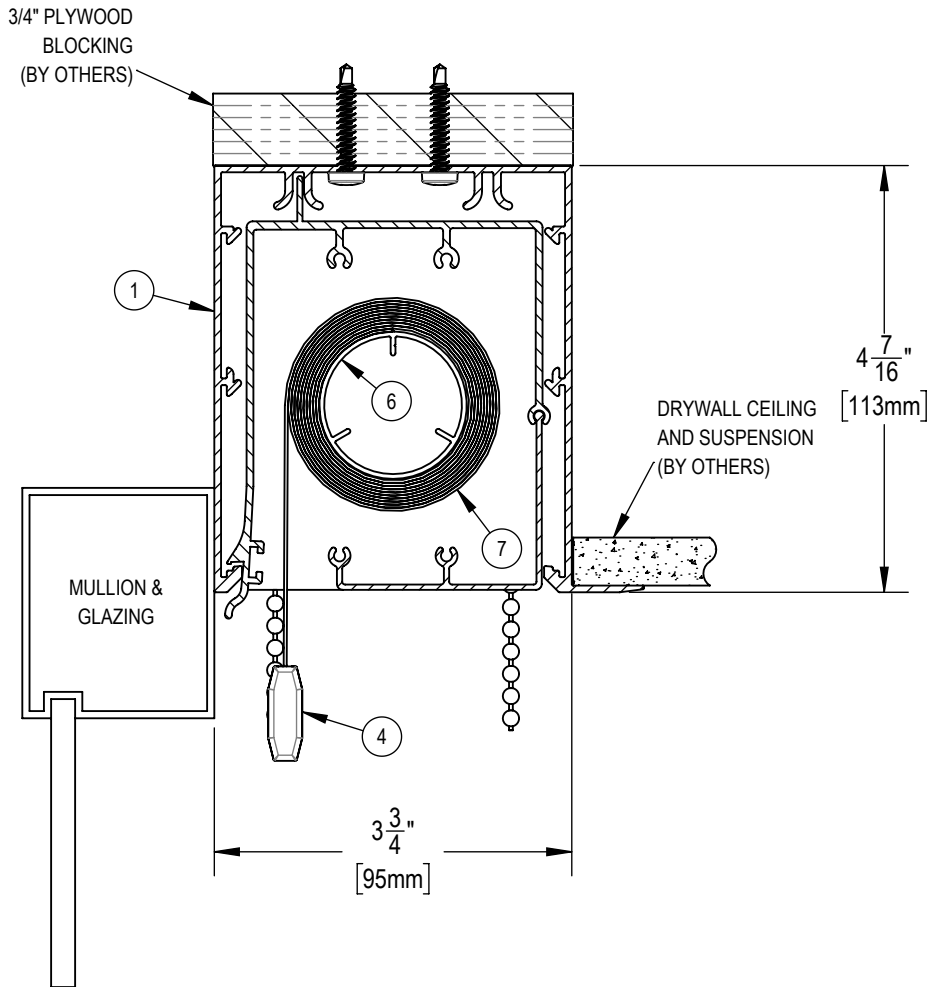

CONTINUOUS TELE POCKET CAN BE ADAPTED
TO ANY CEILING TYPE WHEN
SAMPLE OF CEILING SYSTEM SUPPLIED

NOTES:

1. CONTINUOUS ALUMINUM TELE POCKET SYSTEM
2. 1" WIDE PUSH UP CLIP
3. EXTRUDED ALUMINUM HALF FASCIA
4. EXTRUDED ALUMINUM EXTERIOR HEMBAR
5. STAINLESS STEEL BALL CHAIN
6. ABS END BRACKET (3 1/16" X 3 13/16")
7. 1 1/2" Ø EXTRUDED ALUMINUM TUBE
8. FABRIC: 1%, 3%, 5%, 10% OPENNESS OR BLACKOUT

NOTE:

ITEM 1 REMOVED IN THIS VIEW FOR CLARITY

SOLARFECTIVE

USA Phone: 850-208-3417
Canada Phone: 416-421-3800
E-mail: sfsupport@legrand.us

**TELESHADE 4 MANUAL
STANDARD POCKET SYSTEM**

PROJECT:

DATE:

MAR 18, 2018

SCALE:

1:2

FILE No.

-

DWG. No.

SF-T17