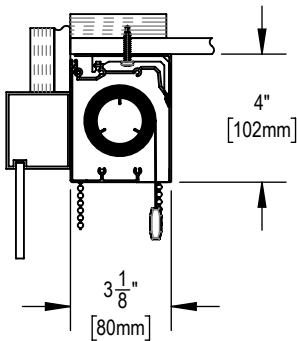

TELESHADE 4 MANUAL CASSETTE SYSTEM  
SF-T1

TELESHADE 4 MANUAL CASSETTE SYSTEM  
WITH CHAIN RETAINER  
SF-T12

TELESHADE 4 MANUAL CASSETTE SYSTEM  
WITH BACK FASCIA  
SF-T2

TELESHADE 4 MANUAL REVERSE ROLL  
CASSETTE SYSTEM WITH BACK FASCIA  
SF-T2A