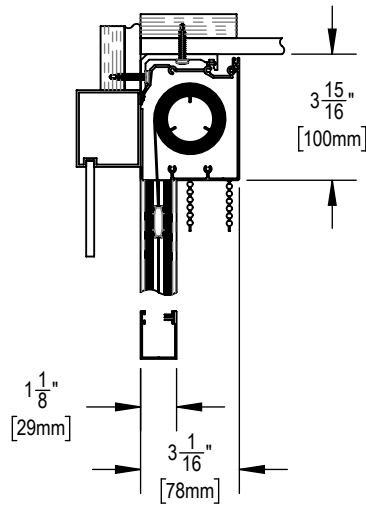

## TELESHADE MANUAL CASSETTE SYSTEM

PROJECT: -

DATE:  
MAR 18, 2018

SCALE:  
1:6

FILE No.

-

DWG. No.  
SEE SHEETS

TELESHADE 4 MANUAL DUPLEX  
CASSETTE SYSTEM  
SF-T6

TELESHADE 4 MANUAL CASSETTE SYSTEM  
WITH SIDE AND BOTTOM CHANNELS  
SF-RD1

TELESHADE 4 MANUAL CASSETTE  
SYSTEM WITH BACK FASCIA,  
SIDE AND BOTTOM CHANNELS  
SF-RD2

TELESHADE 4 MANUAL CASSETTE  
SYSTEM IN POCKET WITH  
SIDE AND BOTTOM CHANNELS  
SF-RD3