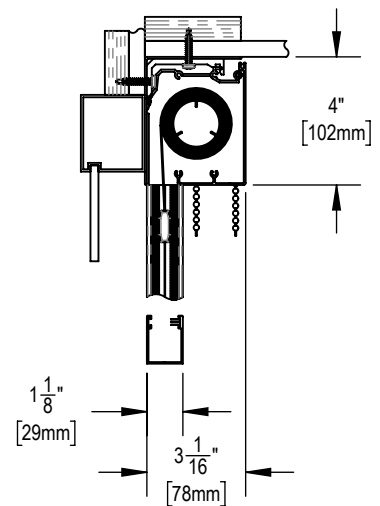

## TELESHADE MANUAL CASSETTE SYSTEM

PROJECT: -

DATE:  
MAR 18, 2018

SCALE:  
1:6

FILE No.

-

DWG. No.  
SEE SHEETS

TELESHADE 4 MANUAL DUPLEX  
CASSETTE SYSTEM  
SF-T6

TELESHADE 4 MANUAL CASSETTE SYSTEM  
WITH SIDE AND BOTTOM CHANNELS  
SF-RD1

TELESHADE 4 MANUAL CASSETTE  
SYSTEM WITH BACK FASCIA,  
SIDE AND BOTTOM CHANNELS  
SF-RD2

TELESHADE 4 MANUAL CASSETTE  
SYSTEM IN POCKET WITH  
SIDE AND BOTTOM CHANNELS  
SF-RD3