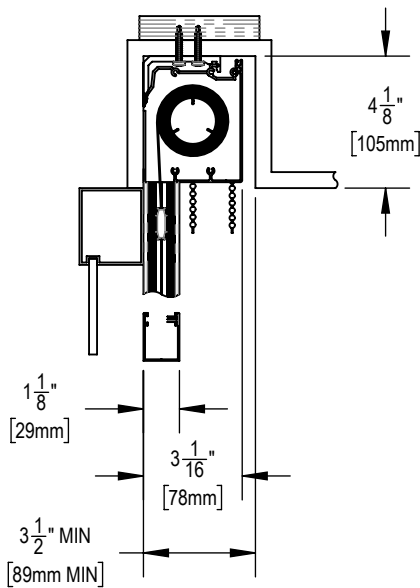

TELESHADE 4 MANUAL CASSETTE SYSTEM  
WITH SIDE AND BOTTOM CHANNELS  
SF-RD1

TELESHADE 4 MANUAL CASSETTE  
SYSTEM WITH BACK FASCIA,  
SIDE AND BOTTOM CHANNELS  
SF-RD2

TELESHADE 4 MANUAL CASSETTE  
SYSTEM IN POCKET WITH  
SIDE AND BOTTOM CHANNELS  
SF-RD3