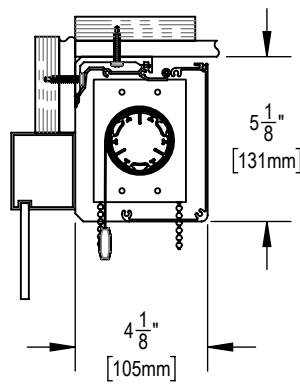

DWG. No.

SEE SHEETS

TELESHADE 4 DUAL MANUAL CASSETTE SYSTEM  
VERTICAL MOUNT REVERSE ROLL  
SF-T14

TELESHADE 4 DUAL MANUAL CASSETTE SYSTEM  
WITH SIDE AND BOTTOM CHANNELS  
SF-RD11

TELESHADE 4 DUAL MANUAL CASSETTE SYSTEM  
HORIZONTAL MOUNT WITH  
SIDE AND BOTTOM CHANNELS  
SF-RD14