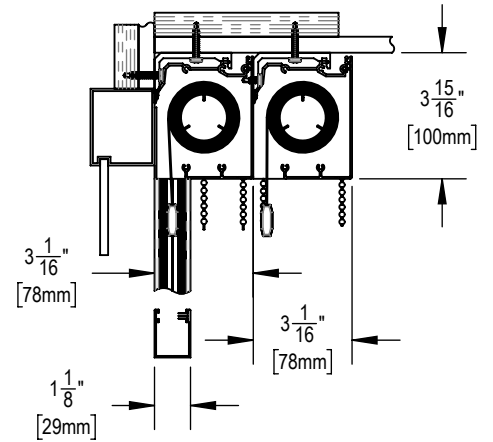

DWG. No.

SEE SHEETS

TELESHADE 4 DUAL MANUAL CASSETTE SYSTEM  
VERTICAL MOUNT REVERSE ROLL  
SF-T14

TELESHADE 4 DUAL MANUAL CASSETTE SYSTEM  
WITH SIDE AND BOTTOM CHANNELS  
SF-RD11

TELESHADE 4 DUAL MANUAL CASSETTE SYSTEM  
HORIZONTAL MOUNT WITH  
SIDE AND BOTTOM CHANNELS  
SF-RD14