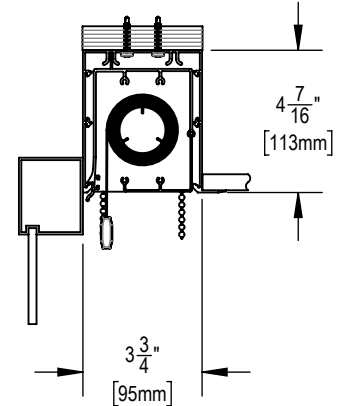

SOLARFECTIVE

USA Phone: 850-208-3417
Canada Phone: 416-421-3800
E-mail: sfsupport@legrand.us

TELESHADE MANUAL CASSETTE SYSTEM

PROJECT:

DATE:

MAR 18, 2018

SCALE:

1:6

FILE No.

-

DWG. No.

SEE SHEETS