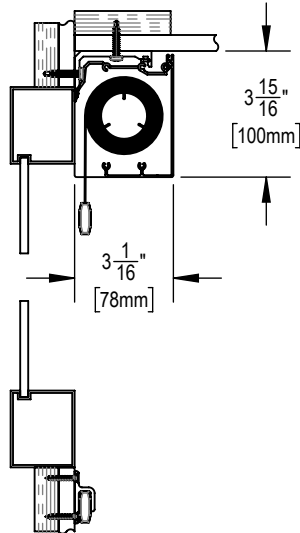

TELESHADE 4 MANUAL CASSETTE SYSTEM  
SF-T1

TELESHADE 4 MANUAL CASSETTE SYSTEM  
WITH CHAIN RETAINER  
SF-T12

TELESHADE 4 MANUAL CASSETTE SYSTEM  
WITH BACK FASCIA  
SF-T2

TELESHADE 4 MANUAL REVERSE ROLL  
CASSETTE SYSTEM WITH BACK FASCIA  
SF-T2A