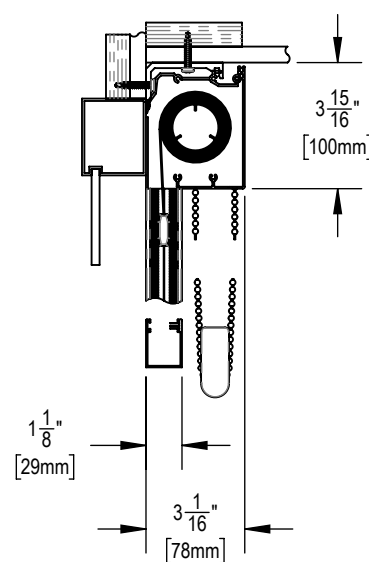

## TELESHADE MANUAL CASSETTE SYSTEM

PROJECT: -

DATE:  
MAR 18, 2018

SCALE:  
1:6

FILE No.

-

DWG. No.  
SEE SHEETS

TELESHADE 4 MANUAL DUPLEX  
CASSETTE SYSTEM  
SF-T6

TELESHADE 4 MANUAL CASSETTE SYSTEM  
WITH SIDE AND BOTTOM CHANNELS  
SF-RD1

TELESHADE 4 MANUAL CASSETTE  
SYSTEM WITH BACK FASCIA,  
SIDE AND BOTTOM CHANNELS  
SF-RD2

TELESHADE 4 MANUAL CASSETTE  
SYSTEM IN POCKET WITH  
SIDE AND BOTTOM CHANNELS  
SF-RD3