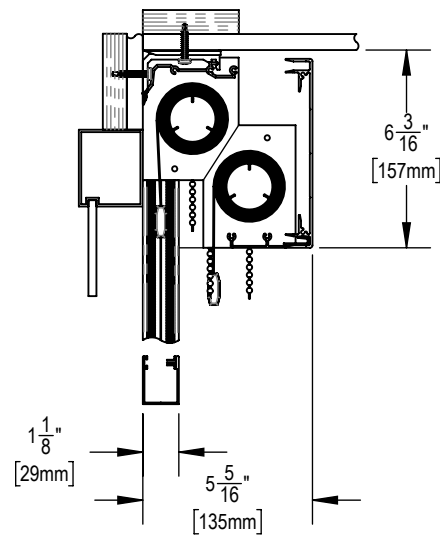

TELESHADE 4 DUAL MANUAL
STEPPED CASSETTE SYSTEM
SF-T11

TELESHADE 4 DUAL MANUAL CASSETTE SYSTEM
WITH SIDE AND BOTTOM CHANNELS
SF-RD11