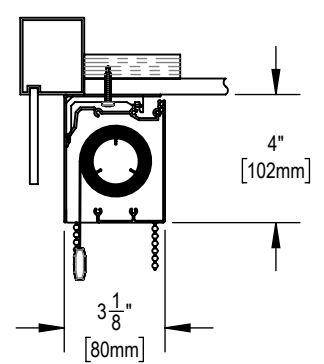

TELESHADE 4 MANUAL CASSETTE SYSTEM  
SF-T1

TELESHADE 4 MANUAL CASSETTE SYSTEM  
WITH CHAIN RETAINER  
SF-T12

TELESHADE 4 MANUAL CASSETTE SYSTEM  
WITH BACK FASCIA  
SF-T2

TELESHADE 4 MANUAL REVERSE ROLL  
CASSETTE SYSTEM WITH BACK FASCIA  
SF-T2A