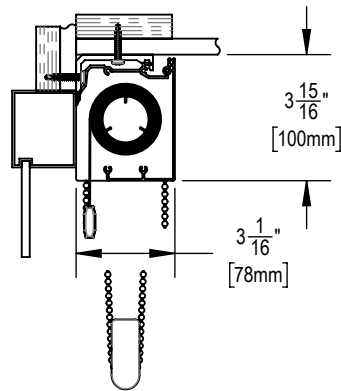

TELESHADE 4 MANUAL CASSETTE SYSTEM  
SF-T1

TELESHADE 4 MANUAL CASSETTE SYSTEM  
WITH CHAIN RETAINER  
SF-T12

TELESHADE 4 MANUAL CASSETTE SYSTEM  
WITH BACK FASCIA  
SF-T2

TELESHADE 4 MANUAL REVERSE ROLL  
CASSETTE SYSTEM WITH BACK FASCIA  
SF-T2A