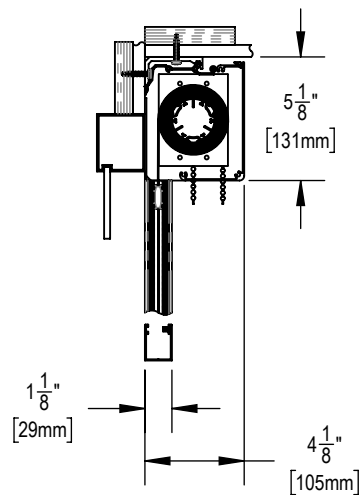

TELESHADE 5 MANUAL CASSETTE SYSTEM
WITH SIDE AND BOTTOM CHANNELS
SF-RD13

SOLARFECTIVE

USA Phone: 850-208-3417
Canada Phone: 416-421-3800
E-mail: sfsupport@legrand.us

TELESHADE MANUAL CASSETTE SYSTEM

PROJECT:

DATE:

MAR 18, 2018

SCALE:

1:6

FILE No.

-

DWG. No.

SEE SHEETS