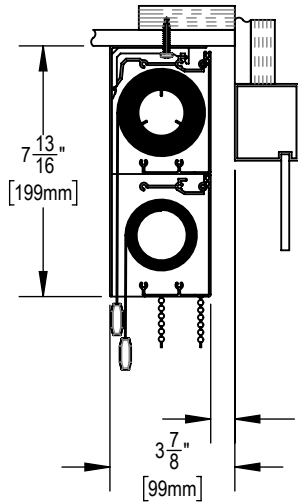

TELESHADE 4 DUAL MANUAL CASSETTE SYSTEM
VERTICAL MOUNT REVERSE ROLL
SF-T14