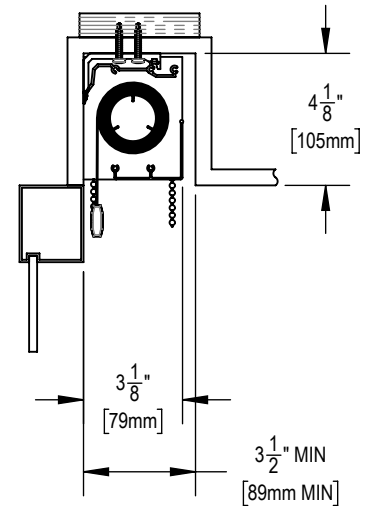

TELESHADE 4 MANUAL CASSETTE SYSTEM
IN POCKET
SF-T5

SOLARFECTIVE

USA Phone: 850-208-3417
Canada Phone: 416-421-3800
E-mail: sfsupport@legrand.us

TELESHADE MANUAL CASSETTE SYSTEM

PROJECT: -

DATE:
MAR 18, 2018

SCALE:
1:6

FILE No.

-

DWG. No.
SEE SHEETS