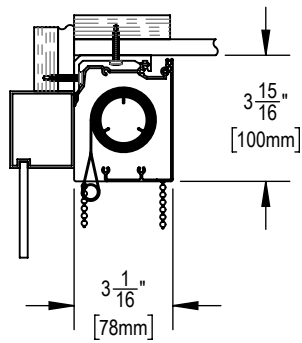

## TELESHADE MANUAL CASSETTE SYSTEM

PROJECT: -

DATE:  
MAR 18, 2018

SCALE:  
1:6

FILE No.

-

DWG. No.  
SEE SHEETS

TELESHADE 4 MANUAL DUPLEX  
CASSETTE SYSTEM  
SF-T6

TELESHADE 4 MANUAL CASSETTE SYSTEM  
WITH SIDE AND BOTTOM CHANNELS  
SF-RD1

TELESHADE 4 MANUAL CASSETTE  
SYSTEM WITH BACK FASCIA,  
SIDE AND BOTTOM CHANNELS  
SF-RD2

TELESHADE 4 MANUAL CASSETTE  
SYSTEM IN POCKET WITH  
SIDE AND BOTTOM CHANNELS  
SF-RD3