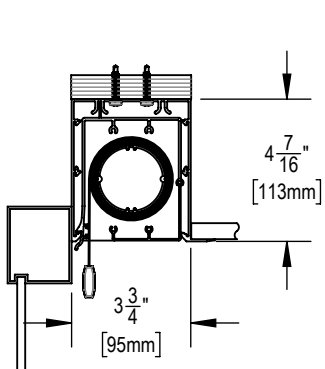

TELESHADE 4 AUTOMATED CASSETTE SYSTEM
SF-77M

TELESHADE 4 AUTOMATED CASSETTE SYSTEM
WITH SIDE AND BOTTOM CHANNELS
SF-RD4

TELESHADE 4 AUTOMATED CASSETTE SYSTEM
WITH BACK FASCIA, SIDE AND BOTTOM CHANNELS
SF-RD5