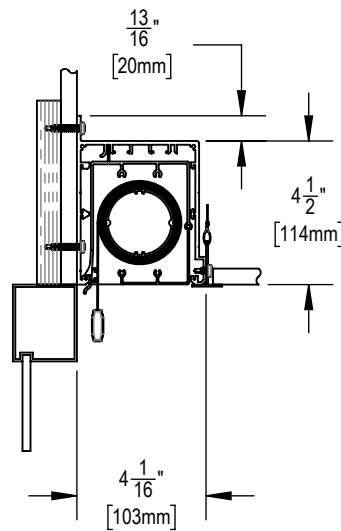

TELESHADE 4 AUTOMATED
VENTED POCKET SYSTEM
SF-4BM