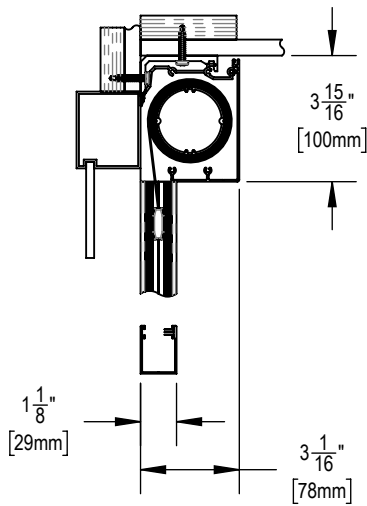

TELESHADE 4 AUTOMATED CASSETTE SYSTEM
SF-77M

TELESHADE 4 AUTOMATED CASSETTE SYSTEM
WITH SIDE AND BOTTOM CHANNELS
SF-RD4

TELESHADE 4 AUTOMATED CASSETTE SYSTEM
WITH BACK FASCIA, SIDE AND BOTTOM CHANNELS
SF-RD5