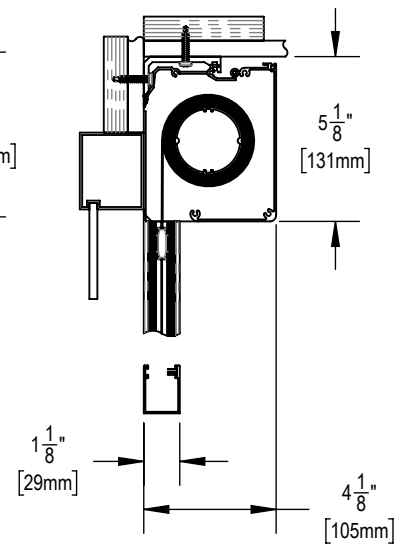

TELESHADE 5 AUTOMATED
CASSETTE SYSTEM
SF-T10M

TELESHADE 5 AUTOMATED CASSETTE
SYSTEM WITH BACK FASCIA,
SIDE AND BOTTOM CHANNELS
SF-RD13M