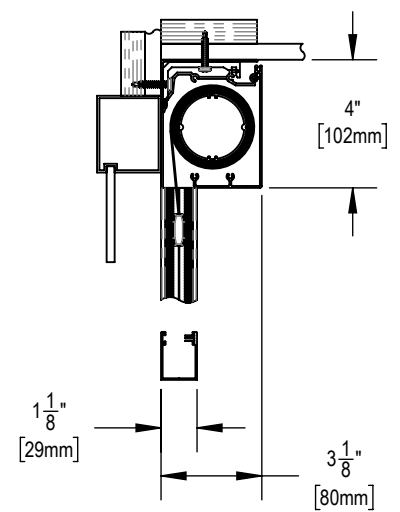

TELESHADE 4 AUTOMATED CASSETTE SYSTEM
SF-77M

TELESHADE 4 AUTOMATED CASSETTE SYSTEM
WITH SIDE AND BOTTOM CHANNELS
SF-RD4

TELESHADE 4 AUTOMATED CASSETTE SYSTEM
WITH BACK FASCIA, SIDE AND BOTTOM CHANNELS
SF-RD5

TELESHADE 4 AUTOMATED
STANDARD POCKET SYSTEM
SF-T17M

TELESHADE 4 AUTOMATED
VENTED POCKET SYSTEM
SF-4BM

TELESHADE 5 AUTOMATED
CASSETTE SYSTEM
SF-T10M

TELESHADE 5 AUTOMATED CASSETTE
SYSTEM WITH BACK FASCIA,
SIDE AND BOTTOM CHANNELS
SF-RD13M