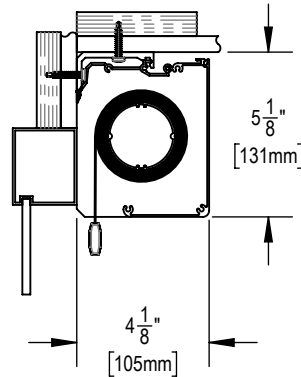

TELESHADE 4 AUTOMATED CASSETTE SYSTEM
SF-77M

TELESHADE 4 AUTOMATED CASSETTE SYSTEM
WITH SIDE AND BOTTOM CHANNELS
SF-RD4

TELESHADE 4 AUTOMATED CASSETTE SYSTEM
WITH BACK FASCIA, SIDE AND BOTTOM CHANNELS
SF-RD5

TELESHADE 4 AUTOMATED
STANDARD POCKET SYSTEM
SF-T17M

TELESHADE 4 AUTOMATED
VENTED POCKET SYSTEM
SF-4BM

SOLARFECTIVE

USA Phone: 850-208-3417
Canada Phone: 416-421-3800
E-mail: sfsupport@legrand.us

TELESHADE AUTOMATED CASSETTE SYSTEM

PROJECT:

DATE:

MAR 18, 2018

SCALE:

1:6

FILE No.

-

DWG. No.

SEE SHEETS