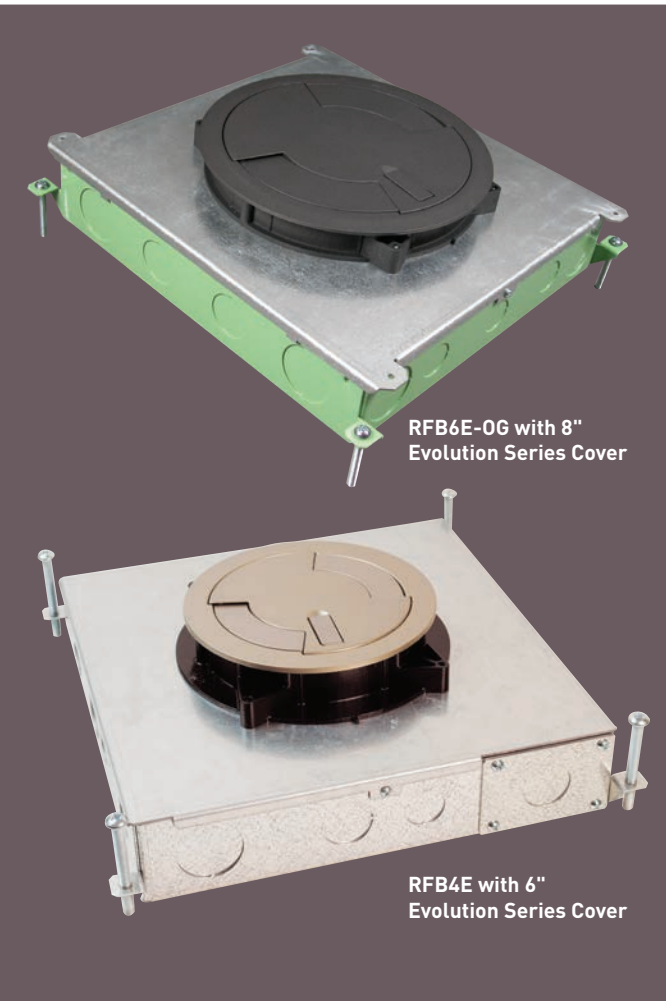

## Resource RFB® Series Floor Boxes – RFB4E & RFB6E Floor Boxes

### The Evolution of aesthetics

**Wiremold®** RFB4E and RFB6E Series Floor Boxes are the latest additions to the Resource RFB® Series of Floor Boxes. RFB4E and RFB6E are four- and six-compartment, recessed, concrete floor boxes that utilize the 6" or 8" version of Evolution™ Series Poke-Thru Covers. This offers designers and architects more options for matching aesthetics within a space, whether it is in on-grade level or above-grade applications.

RFB4E and RFB6E Series are more versatile than other floor boxes on the market today. Their new design accepts open power, communications, and audio/video. They are also the first floor boxes that can be installed in polished concrete or terrazzo floors by using a ring (RFB4E-CTR or RFB6E-CTR) for a clean, aesthetic finish.

#### Features & Benefits:

- **Accepts Evolution Series Poke-Thru Covers.** RFB4E accepts 6CTC, 6CT and 6CFFTC Series Covers. RFB6E accepts 8CTC and 8CT Series Covers.
- **RFB4E Fits within a 4 1/16" deep concrete pour. RFB6E Fits within a 4" deep concrete pour.**
- **Recessed devices.** Four to six compartments that accept power, communications, or audio/video applications.
- **3/4" to 2" trade size KOs.** (RFB4E has 2" trade size KOs.)
- **RFB6E has 1 1/4" trade size feed through openings.** Connects one adjacent compartment to the next.
- **On-Grade and above-grade applications.**
- **Installs in polished concrete and terrazzo floors.** (RFB4E-CTR or RFB6E-CTR sold separately.)
- **RFB4E accepts 2" trade size conduit hub (2HUB).** Allows 2" trade size conduit to attach to the side of box while minimizing concrete pours.
- **RFB4E accepts 6" Evolution Series Furniture Feed Covers.** Provides more flexibility and aesthetic options.