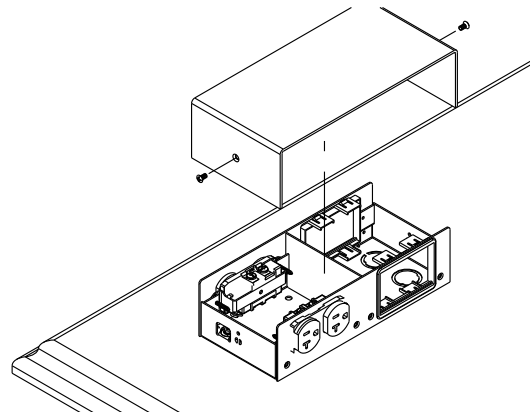

Step 4

Attach cover to box using #8-32x5/16" screws provided in hardware bag.

Wiremold

Wiremold

U.S. and International:

60 Woodlawn Street • West Hartford, CT 06110
1-800-621-0049 • FAX 860-232-2062 • Outside U.S.: 860-233-6251

Canada:

570 Applewood Crescent • Vaughan, Ontario L4K 4B4
1-800-723-5175 • FAX 905-738-9721