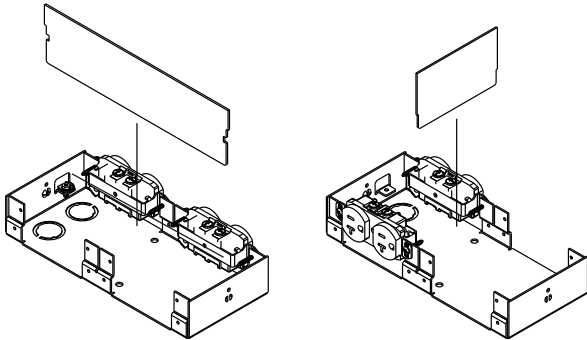

Wiremold

AL241S-HB

Bench/Table Top Work Surface Portal INSTALLATION INSTRUCTIONS

Installation Instruction No.: 1 003 194R2 – Updated October 2011

Legrand/Wiremold electrical systems conform to and should be properly grounded in compliance with requirements of the current National Electrical Code or codes administered by local authorities.

All electrical products may present a possible shock or fire hazard if improperly installed or used. Legrand/Wiremold electrical products may bear the mark as UL Listed and/or Classified and should be installed in conformance with current local and/or the National Electrical Code.

IMPORTANT: Please read all instructions before beginning.

Step 1

Determine configuration of receptacles in box and install short or long barrier as required (receptacles must be installed in the compartment containing the ground screw).