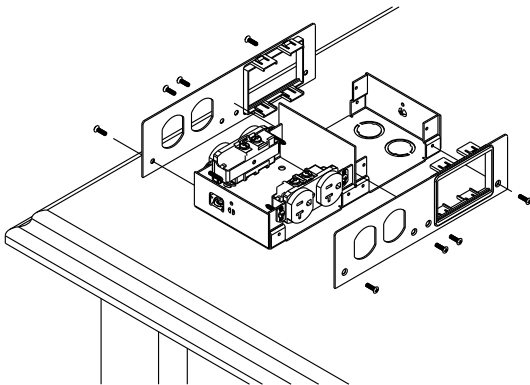

Step 3

Attach receptacles to base and attach faceplates using #6-32x1/2" screws provided in hardware bag.