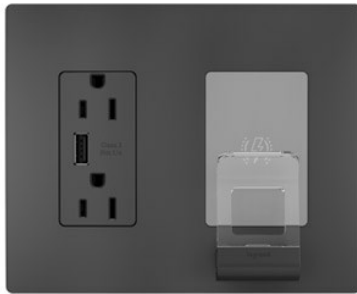

## RADIANT® WIRELESS CHARGER, BLACK

RWC826USBBKCCV2 | [radiant](#)

---

- Instantly provides a clutter-free space to charge your phone.
- Replaces any existing single gang outlet for easy installation.
- 3.1A to power any cell phone, tablet or USB device.
- Perfect for new construction or remodel; no need for special wiring.
- Qi certified, assuring a safe, reliable wireless charging experience.
- The radiant® collection offers a consistent look across all switches, dimmers, outlets, and home automation controls
- Includes tamper resistant duplex receptacle with a USB port
- Qi Compatible Smartphone models include: Apple iPhone 8, iPhone 8 Plus, iPhone XR, iPhone XS, iPhone XS Max, iPhone 11, iPhone 11 Pro, iPhone 11 Pro Max; Samsung Galaxy Fold, Galaxy Note 8, Galaxy Note 9, Galaxy Note 10, Galaxy Note 10+ 5G, Galaxy S7, Galaxy S7 Edge, Galaxy S7 Active, Galaxy S8, Galaxy S8 Active, Galaxy S8 Plus, Galaxy S9, Galaxy S9 Plus, Galaxy S10, Galaxy S10e, Galaxy S10 Plus, Galaxy S10 5G, Galaxy S20, Galaxy S20 Plus, Galaxy S20 Ultra 5G, Galaxy Z Flip; Nokia 8 Sirocco; Sony Xperia XZ2, Xperia XZ3, Xperia 1 II; Google Pixel 3, Pixel 3 XL, Pixel 4, Pixel 4 XL; LG V30, LG V35, LG V40, LG V50.

## DIMENSIONS

Depth (US): 2.42"

Height (US): 4.92"

Width (US): 6.05"