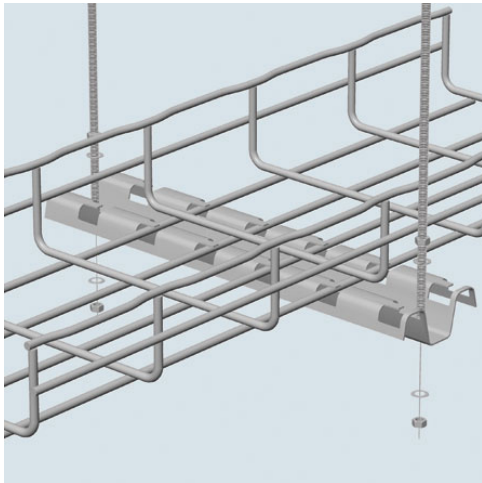

**Cablofil**  
**FAS PROFILE-STAINLESS (1D,,2W,,80L) [14024]**  
Part No. 14024

Cablofil Wiremesh Cable Tray concept based upon performance, safety and economy; three qualities which make Cablofil Wiremesh Cable Tray system preferred by installers. Cablofil adapts to the most complex configurations, and its structure gives maximum strength for minimum weight. The ease of creating fittings, carried out on site, as well as the wide range of unique and universal accessories gives complete freedom in routing combined with exceptionally fast installation.

## Features & Benefits

For trapeze hung installations, use 4inch longer profile than tray width. Example: for CF 54/300 tray (12inch) use FAS P400 (16inch). Maximum threaded rod size is 3/8inch. For use with larger sizes of threaded rod, bracket holes must be drilled larger. Patented FAS style attachment secures tray without nuts and bolts. Threaded rods, nuts and washers sold separately.

### Dimensions

Product Width US	2.67 in	Product Weight US	5.23 lb
Product Volume US	0.125 cu ft	Product Depth US	78.5 in
Product Height US	1.033 in		