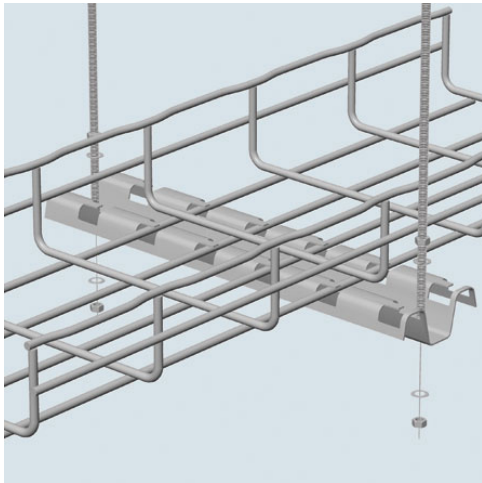

Cablofil
FAS PROFILE-PREGALV (1D,,2W,,120L) [14030]
Part No. 14030

Cablofil Wiremesh Cable Tray concept based upon performance, safety and economy — three qualities which make Cablofil Wiremesh Cable Tray system preferred by installers. Cablofil adapts to the most complex configurations, and its structure gives maximum strength for minimum weight. The ease of creating fittings, carried out on site, as well as the wide range of unique and universal accessories gives complete freedom in routing combined with exceptionally fast installation.

Features & Benefits

For trapeze hung installations, use 4inch longer profile than tray width. Example: for CF 54/300 tray (12inch) use FAS P400 (16inch). Maximum threaded rod size is 3/8inch. For use with larger sizes of threaded rod, bracket holes must be drilled larger. Patented FAS style attachment secures tray without nuts and bolts. Threaded rods, nuts and washers sold separately.

Specifications

General Info

Product Line	Cablofil	Finish	Pre-Galvanized
UPC Number	800388001817	Country Of Origin	China
Standard	Wire Mesh Cable Tray	Type	Supports

Dimensions

Product Width US	2.67 in	Product Weight US	7.857 lb
Product Volume US	0.188 cu ft	Product Depth US	117.86 in
Product Height US	1.033 in		