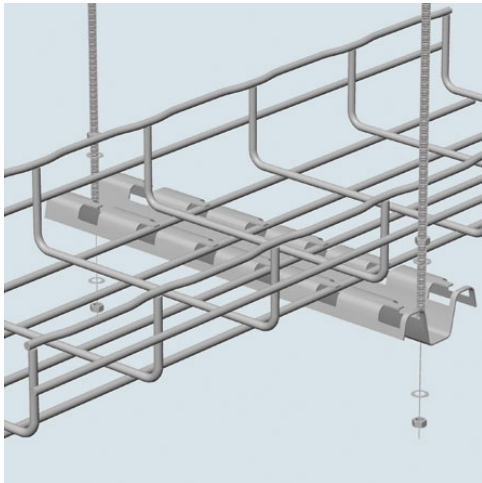

Cablofil
FAS PROFILE-PREGALV (1D,,2W,,6L) [14150]
Part No. 14150

Cablofil Wiremesh Cable Tray concept based upon performance, safety and economy — three qualities which make Cablofil Wiremesh Cable Tray system preferred by installers. Cablofil adapts to the most complex configurations, and its structure gives maximum strength for minimum weight. The ease of creating fittings, carried out on site, as well as the wide range of unique and universal accessories gives complete freedom in routing combined with exceptionally fast installation.

Features & Benefits

For trapeze hung installations, use 4inch longer profile than tray width. Example: for CF 54/300 tray (12inch) use FAS P400 (16inch). Maximum threaded rod size is 3/8inch. For use with larger sizes of threaded rod, bracket holes must be drilled larger. Patented FAS style attachment secures tray without nuts and bolts. Threaded rods, nuts and washers sold separately.

Specifications

General Info

Product Line	Cablofil	Finish	Pre-Galvanized
UPC Number	800388001848	Country Of Origin	China
Type	Supports		

Dimensions

Product Width US	2.67 in	Product Weight US	0.38 lb
Product Volume US	0.009 cu ft	Product Depth US	5.67 in
Product Height US	1.033 in		