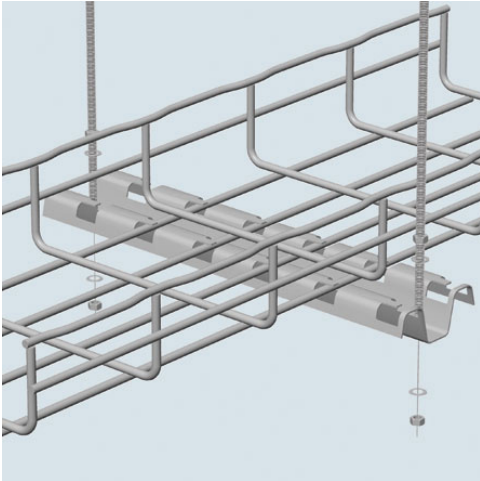

Cablofil
FAS PROFILE-STAINLESS (1D,,2W,,6L) [14154]
Part No. 14154

Cablofil Wiremesh Cable Tray concept based upon performance, safety and economy – three qualities which make Cablofil Wiremesh Cable Tray system preferred by installers. Cablofil adapts to the most complex configurations, and its structure gives maximum strength for minimum weight. The ease of creating fittings, carried out on site, as well as the wide range of unique and universal accessories gives complete freedom in routing combined with exceptionally fast installation.

Features & Benefits

For trapeze hung installations, use 4inch longer profile than tray width. Example: for CF 54/300 tray (12inch) use FAS P400 (16inch). Maximum threaded rod size is 3/8inch. For use with larger sizes of threaded rod, bracket holes must be drilled larger. Patented FAS style attachment secures tray without nuts and bolts. Threaded rods, nuts and washers sold separately.

Specifications

General Info

Product Line	Cablofil	Finish	Stainless 316
UPC Number	800388001862	Country Of Origin	China
Type	Supports		

Dimensions

Product Width US	2.67 in	Product Weight US	0.38 lb
Product Volume US	0.009 cu ft	Product Depth US	5.67 in
Product Height US	1.033 in		