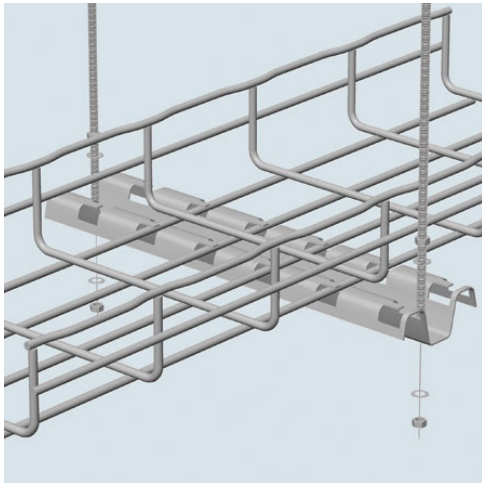

Cablofil
FAS PROFILE-PREGALV (1D,,2W,,12L) [14300]
Part No. 14300

Cablofil Wiremesh Cable Tray concept based upon performance, safety and economy — three qualities which make Cablofil Wiremesh Cable Tray system preferred by installers. Cablofil adapts to the most complex configurations, and its structure gives maximum strength for minimum weight. The ease of creating fittings, carried out on site, as well as the wide range of unique and universal accessories gives complete freedom in routing combined with exceptionally fast installation.

Features & Benefits

For trapeze hung installations, use 4inch longer profile than tray width. Example: for CF 54/300 tray (12inch) use FAS P400 (16inch). Maximum threaded rod size is 3/8inch. For use with larger sizes of threaded rod, bracket holes must be drilled larger. Patented FAS style attachment secures tray without nuts and bolts. Threaded rods, nuts and washers sold separately.

Specifications

General Info

Product Line	Cablofil	Finish	Pre-Galvanized
UPC Number	800388001909	Country Of Origin	China
Type	Supports		

Dimensions

Product Width US	2.67 in	Product Weight US	0.77 lb
Product Volume US	0.018 cu ft	Product Depth US	11.57 in
Product Height US	1.033 in		