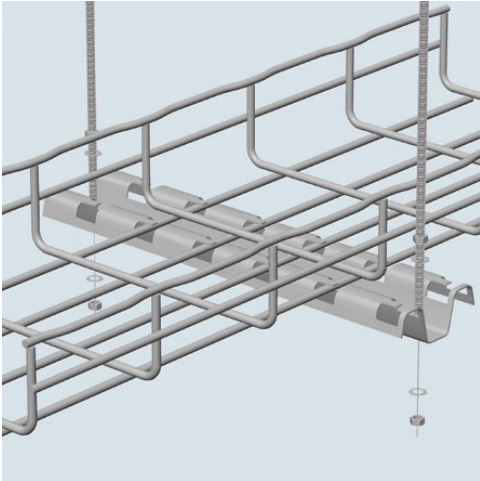

Cablofil
FAS PROFILE-STAINLESS (1D,,2W,,22L) [14554]
Part No. 14554

Cablofil Wiremesh Cable Tray concept based upon performance, safety and economy — three qualities which make Cablofil Wiremesh Cable Tray system preferred by installers. Cablofil adapts to the most complex configurations, and its structure gives maximum strength for minimum weight. The ease of creating fittings, carried out on site, as well as the wide range of unique and universal accessories gives complete freedom in routing combined with exceptionally fast installation.

Features & Benefits

For trapeze hung installations, use 4inch longer profile than tray width. Example: for CF 54/300 tray (12inch) use FAS P400 (16inch). Maximum threaded rod size is 3/8inch. For use with larger sizes of threaded rod, bracket holes must be drilled larger. Patented FAS style attachment secures tray without nuts and bolts. Threaded rods, nuts and washers sold separately.

Specifications

General Info

Product Line	Cablofil	Finish	Stainless 316
UPC Number	800388002043	Country Of Origin	Slovakia

Dimensions

Product Width US	2.67 in	Product Weight US	1.43 lb
Product Volume US	0.034 cu ft	Product Depth US	21.42 in
Product Height US	1.033 in		