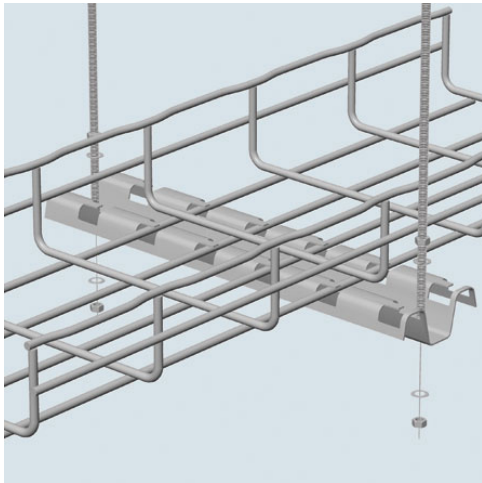

Cablofil
FAS PROFILE-HOT DIPPED (1D,,2W,,28L) [14703]
Part No. 14703

Cablofil Wiremesh Cable Tray concept based upon performance, safety and economy — three qualities which make Cablofil Wiremesh Cable Tray system preferred by installers. Cablofil adapts to the most complex configurations, and its structure gives maximum strength for minimum weight. The ease of creating fittings, carried out on site, as well as the wide range of unique and universal accessories gives complete freedom in routing combined with exceptionally fast installation.

Features & Benefits

For trapeze hung installations, use 4inch longer profile than tray width. Example: for CF 54/300 tray (12inch) use FAS P400 (16inch). Maximum threaded rod size is 3/8inch. For use with larger sizes of threaded rod, bracket holes must be drilled larger. Patented FAS style attachment secures tray without nuts and bolts. Threaded rods, nuts and washers sold separately.

Specifications

General Info

Product Line	Cablofil	Finish	Hot Dipped Galvanized
UPC Number	800388002098	Country Of Origin	France
Type	Supports		

Dimensions

Product Width US	2.67 in	Product Weight US	1.82 lb
Product Volume US	0.044 cu ft	Product Depth US	27.32 in
Product Height US	1.033 in		