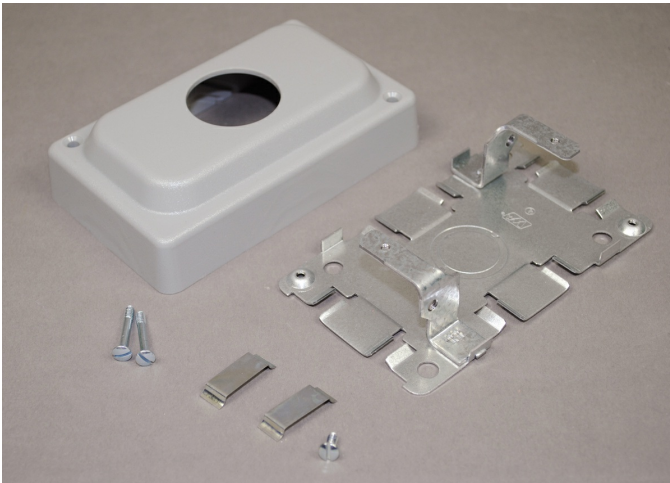

Wiremold
1500/2600 Series Overfloor Raceway Single Receptacle Box
Part No. 1546A

Will accommodate commercially available straight blade and locking single receptacles with face diameters of 1.38-1.40" (35-36mm). Base has 1/2" and 3/4" trade size concentric KOs. Nonmetallic cover has 1500 and 2600 Series Raceway twistouts on all four sides. Two 1500WC Wire Clips included. Gray finish. NOTE: Certified to Canadian Safety Standards. For sale in Canada. When ordering these products, add "C" prefix to part number to denote the Canadian version, i.e "C1546A".

Features & Benefits

Will accommodate commercially available straight blade and locking single receptacles with face diameters of 1.38-1.40" (35-36mm). Base has 1/2" and 3/4" trade size concentric KOs. Nonmetallic cover has 1500 and 2600 Series Raceway twistouts on all four sides. Two 1500WC Wire Clips included. Gray finish. NOTE: Certified to Canadian Safety Standards. For sale in Canada. When ordering these products, add "C" prefix to part number to denote the Canadian version, i.e "C1546A".

Specifications

General Info

Product Line	Wiremold	UPC Number	786776082951
Country Of Origin	United States	Application Sector	Commercial
Standard	cULus Listed Underfloor Raceways: File E4376 Guide RJBT. Fittings: File E41751 Guide RJPR. Meets Article 386 of NEC. Meets Section 12-1600 of CEC.	Type	Raceway