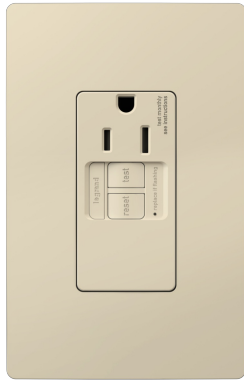

radiant Collection

radiant® Tamper-Resistant 15A Simplex Self-Test GFCI Receptacles with SafeLock® Protection, Light Almond
Part No. 1597TRSGLLA

Perfect for providing dedicated power and reliable ground-fault protection, the simplex 15A GFCI features a single, tamper-resistant outlet and self-tests automatically every three seconds for electrical safety you can trust. Meeting the National Electrical Code requirements for ground fault protection in the home, GFCI wall outlets make it easier to fix trips right where they happen – no more confusion or running to the breaker box. Maximize safety, in style, with GFCI plug protection featuring the sleek, clean lines of radiant. GFCI protection is required by code in bathrooms, kitchens, garages, basements, outdoor areas, and for any other outlets found within six feet of a sink or water source. GFCI outlets should always be used when replacing existing GFCI outlets during renovation. Made exclusively for use with screwless Wall Plates from the radiant® Collection, sold separately.