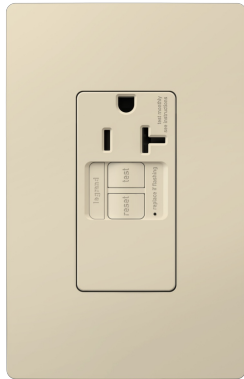

radiant Collection

radiant® Tamper-Resistant 20A Simplex Self-Test GFCI Receptacles with SafeLock® Protection, Light Almond
Part No. 2097TRSGLLA

Specifically designed for use with large and/or stationary appliances like refrigerators, dishwashers and washing machines, this 20A GFCI outlet provides dedicated power and superior ground-fault protection while also limiting the nuisance tripping often caused by variable motor drives. Like all GFCI electrical outlets and plugs from the radiant® Collection, this device self-tests every three seconds for reliable safety and protection you can trust. Meeting the National Electrical Code requirements for ground fault protection in the home, GFCI wall outlets also make it easier to fix trips right where they happen – no more confusion or running to the breaker box. GFCI protection is required by code in bathrooms, kitchens, garages, basements, outdoor areas, and for any other outlets found within six feet of a sink or water source. GFCI outlets should always be used when replacing existing GFCI outlets during renovation. Made exclusively for use with screwless Wall Plates from the radiant® Collection, sold separately.