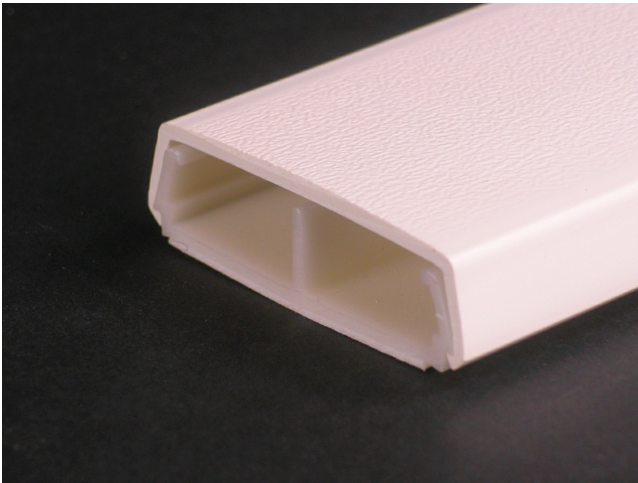

Wiremold
2300 Divided Raceway Base and Cover
Part No. 2300BACD-WH

Low-profile, two-piece raceway with durable, textured PVC ivory or white finishes. Available in 5' (1.52m) lengths. Supplied with wide adhesive tape along its entire length.

Features & Benefits

Low-profile, two-piece raceway with durable, textured PVC ivory or white finishes. Available in 5' (1.52m) lengths. Supplied with wide adhesive tape along its entire length.

Specifications

Standard	cULus Listed Raceway: File E90378 Guide RJTX. Complies with flammability requirements of UL-5A. Fittings: File E90377 Guide RJYT. Meets Article 388 of NEC. UL Listed for up to 600V. Meets Section 12-2600 of CEC.	Type	Raceway
----------	---	------	---------