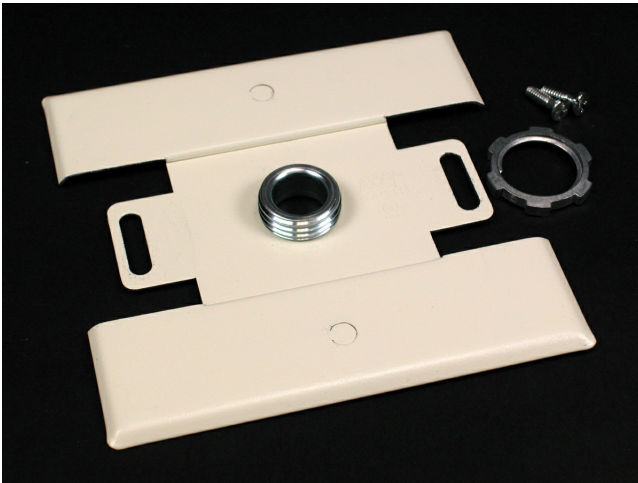

Wiremold
2400 Back Feed Fitting
Part No. 2451H-WH

Feeds 2400 Series Raceway from an existing outlet box. Includes 1/2" trade size male bushing and lock nut washer for grounding.

Features & Benefits

Feeds 2400 Series Raceway from an existing outlet box. Includes 1/2" trade size male bushing and lock nut washer for grounding.

Specifications

General Info

Product Line	Wiremold	UPC Number	786776139303
Country Of Origin	United States	Application Sector	Residential/Commercial
Standard	cULus Listed Raceway: FileE4376 Guide RJBT. Fittings: File E41751 Guide RJPR. Base & Blank Cover: Meets Article 386 of NEC. Meets Section 12-600 of CEC.	Type	Raceway

Dimensions

Product Width US	4.5 in	Product Length US	4.5 in
------------------	--------	-------------------	--------

Listing Agencies / 3rd Party Agencies

cULus ListingNumber	E41751	cULus Listed	Yes
---------------------	--------	--------------	-----