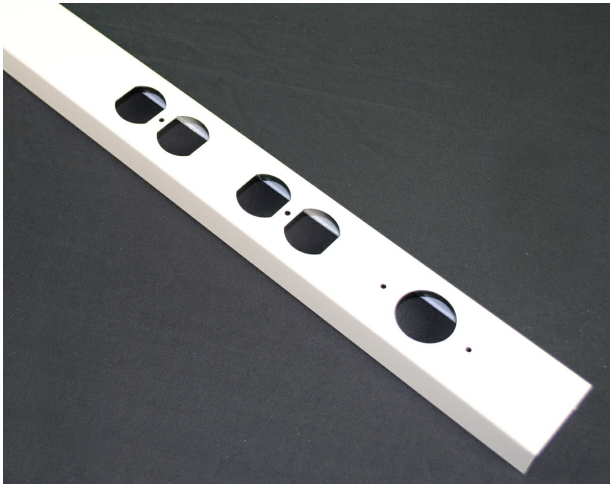

Wiremold
25DTP Series Steel Tele-Power Pole Cover
Part No. 25DTP-A

Routing power, data, and A/V – neatly and simply – from up there to down here; that’s what Tele-Power® Poles are all about. Their sole purpose is to get the business end of your wire and cabling needs down to your workstation, equipment, or modular furniture. Specifically, in away-from-the-wall locations in open commercial office areas, schools, labs, stores and other sites. Whatever power, data, or A/V wiring you need to bring down to the desk, workstation, or cash registers, Wiremold Tele-Power Poles handle all of your needs effortlessly. For modular office furniture – our poles easily provide the hook up to feed office partitions. The poles are also available with specialized electrical circuits such as dedicated/isolated ground. Vertical drop poles give you the flexibility and capacity to devote both sides of the pole for single or dual service feeds. Legrand/Wiremold offers the broadest selection of open space solutions. With standard, custom and configurable products, you can rest assured that the right solution is readily available and adaptable to your current and future work environments.

Features & Benefits

Add power receptacles or devices to existing modular Tele-Power Poles. Includes one receptacle mounting bracket. Face diameter of single receptacle: 1.38" -1.40" (35mm - 36mm).

Specifications

Dimensions

Product Width US	2.25 in	Product Height US	28.0 in
------------------	---------	-------------------	---------

Listing Agencies / 3rd Party Agencies

cULus ListingNumber	E53857	cULus Listed	Yes
---------------------	--------	--------------	-----