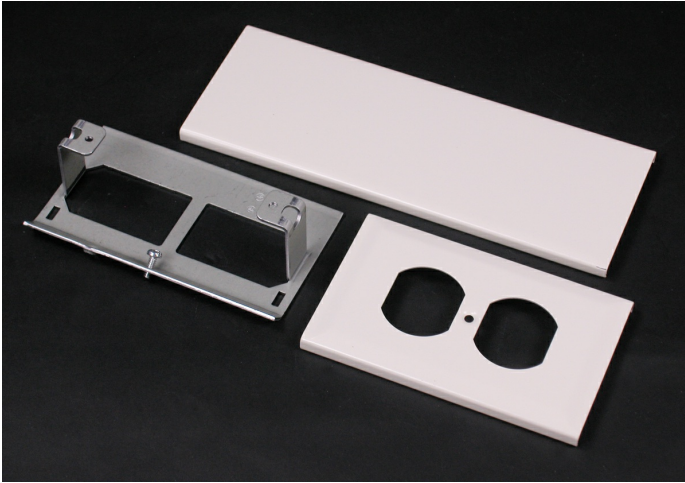

Wiremold
30TP Series Duplex Receptacle Cover (White)
Part No. 30TP-B-WH

Routing power, data, and A/V – neatly and simply – from up there to down here; that’s what Tele-Power® Poles are all about. Their sole purpose is to get the business end of your wire and cabling needs down to your workstation, equipment, or modular furniture. Specifically, in away-from-the-wall locations in open commercial office areas, schools, labs, stores and other sites. Whatever power, data, or A/V wiring you need to bring down to the desk, workstation, or cash registers, Wiremold Tele-Power Poles handle all of your needs effortlessly. For modular office furniture – our poles easily provide the hook up to feed office partitions. The poles are also available with specialized electrical circuits such as dedicated/isolated ground. Vertical drop poles give you the flexibility and capacity to devote both sides of the pole for single or dual service feeds. Legrand/Wiremold offers the broadest selection of open space solutions. With standard, custom and configurable products, you can rest assured that the right solution is readily available and adaptable to your current and future work environments.

Features & Benefits

Add power receptacles or devices to existing modular Tele-Power Poles. Includes one receptacle mounting bracket.

Specifications

General Info

Product Line	Wiremold	Color	White
UPC Number	786776196399	Country Of Origin	United States
Application Sector	Commercial		