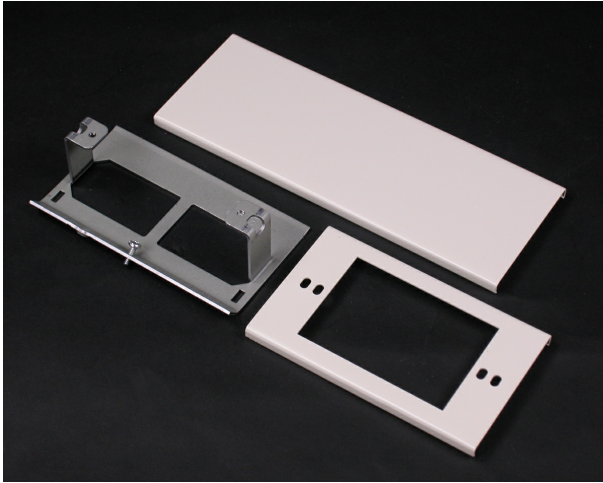

Wiremold
30TP Series Single Gang Cover (White)
Part No. 30TP-C-WH

Routing power, data, and A/V – neatly and simply – from up there to down here; that’s what Tele-Power® Poles are all about. Their sole purpose is to get the business end of your wire and cabling needs down to your workstation, equipment, or modular furniture. Specifically, in away-from-the-wall locations in open commercial office areas, schools, labs, stores and other sites. Whatever power, data, or A/V wiring you need to bring down to the desk, workstation, or cash registers, Wiremold Tele-Power Poles handle all of your needs effortlessly. For modular office furniture – our poles easily provide the hook up to feed office partitions. The poles are also available with specialized electrical circuits such as dedicated/isolated ground. Vertical drop poles give you the flexibility and capacity to devote both sides of the pole for single or dual service feeds. Legrand/Wiremold offers the broadest selection of open space solutions. With standard, custom and configurable products, you can rest assured that the right solution is readily available and adaptable to your current and future work environments.

Features & Benefits

Add power receptacles or devices to existing modular Tele-Power Poles. Includes one receptacle mounting bracket.

Specifications

General Info

Product Line	Wiremold	Color	White
UPC Number	786776196429	Country Of Origin	United States
Application Sector	Commercial		