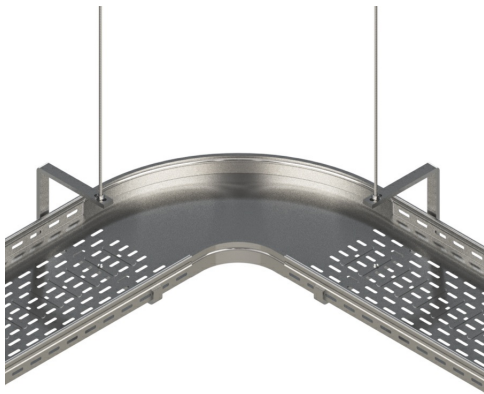

Cablofil
FTCHC100GC Vtrough Center Hanger 100 GC
Part No. 343280

Center Hanging Fiber Trough tray makes adding cables easy with the new ESO P31. The open side allows greater access to cable pathways up to 12" wide and makes covers easier to remove and replace. Designed for medium duty loads, the ESO P31 accepts 3/8" threaded rod and attaches to the tray with EZBN1/4 bolts. ESO P31 available in EZ (Electrozinc) and GC (Hot Dipped Galvanized) to match your application environment.

Features & Benefits

Open side allows cables to added to pathway easily
Use with 3/8" threaded rod
Packaged in sets of 6 and 10

Works with Fiber Trough or V-Trough Tray up to 12" wide
Steel construction is available in two finishes.

Specifications

General Info

Product Line	Cablofil	Finish	Hot Dipped Galvanized
UPC Number	800388247697	Country Of Origin	France

Dimensions

Product Width US	4.0 in	Product Height US	3.0 in
------------------	--------	-------------------	--------