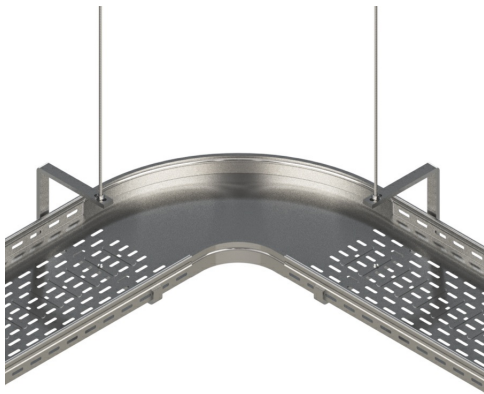

**Cablofil**  
**Center Hanger Style Bracket**  
Part No. 343281

Center Hanging Fiber Trough tray makes adding cables easy with the new ESO P31. The open side allows greater access to cable pathways up to 12" wide and makes covers easier to remove and replace. Designed for medium duty loads, the ESO P31 accepts 3/8" threaded rod and attaches to the tray with EZBN1/4 bolts. ESO P31 available in EZ (Electrozinc) and GC (Hot Dipped Galvanized) to match your application environment.

## Features & Benefits

Open side allows cables to added to pathway easily  
Use with 3/8" threaded rod  
Packaged in sets of 6 and 10

Works with Fiber Trough or V-Trough Tray up to 12" wide  
Steel construction is available in two finishes.

### Dimensions

Product Width US	6.0 in	Product Height US	4.0 in
------------------	--------	-------------------	--------