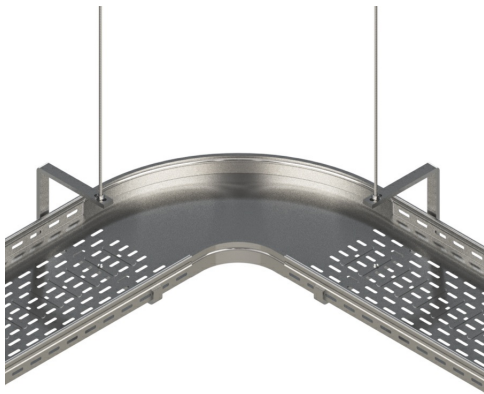

Cablofil
Center Hanger Style Bracket
Part No. 343284

Center Hanging Fiber Trough tray makes adding cables easy with the new ESO P31. The open side allows greater access to cable pathways up to 12" wide and makes covers easier to remove and replace. Designed for medium duty loads, the ESO P31 accepts 3/8" threaded rod and attaches to the tray with EZBN1/4 bolts. ESO P31 available in EZ (Electro zinc) and GC (Hot Dipped Galvanized) to match your application environment.

Features & Benefits

Open side allows cables to added to pathway easily
Use with 3/8" threaded rod
Packaged in sets of 6 and 10

Works with Fiber Trough or V-Trough Tray up to 12" wide
Steel construction is available in two finishes.

Specifications

General Info

Product Line	Cablofil	Finish	Hot Dipped Galvanized
UPC Number	800388247772	Country Of Origin	France

Buy American Act Compliance

BAA	Yes
-----	-----