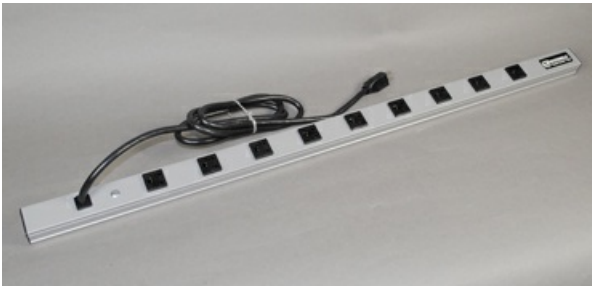

Wiremold
CabinetMate Plug-In Outlet Center Unit / 120V/15A/36 long/9 O/L /15' cord
Part No. 3609ULBD

Nine outlets. 15' (4.6m) cord. Length 36" (914mm). Receptacle center-to-center 3" (76mm). cULus.

Features & Benefits

Nine outlets. 15' (4.6m) cord. Length 36" (914mm). Receptacle center-to-center 3" (76mm). cULus.

Specifications

General Info

Product Line	Wiremold	UPC Number	786776180701
Country Of Origin	Mexico	Receptacle Type	Single
Number of Receptacles	9	Application Sector	Commercial
Standard	cULus Listed	Type	PIOC

Dimensions

Product Width US	1.5 in	Product Length US	36.0 in
------------------	--------	-------------------	---------

Listing Agencies / 3rd Party Agencies

cULus ListingNumber	E66421	cULus Listed	Yes
---------------------	--------	--------------	-----

Mounting Type	Screw-on Mount	Voltage	120.0 V
---------------	----------------	---------	---------

Environmental Conditions	Dry interior locations
--------------------------	------------------------
