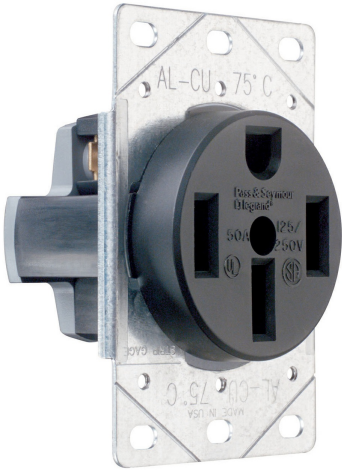

**Pass and Seymour**  
**50 Amp 125/250V NEMA 14-50R Flush Mount Electrical Outlet for Ranges / Dryers**  
Part No. 3894

A durable solution that provides 50A 125/250V NEMA 14-50R power access for ranges and dryers. A single, flush-mount, straight-blade receptacle. 3-Pole, 4-Wire

## Features & Benefits

Provides 50A 125/250V power access for ranges, dryers and more; NEMA compliant.

Quality Materials.

Durability.

Time-tested Design.