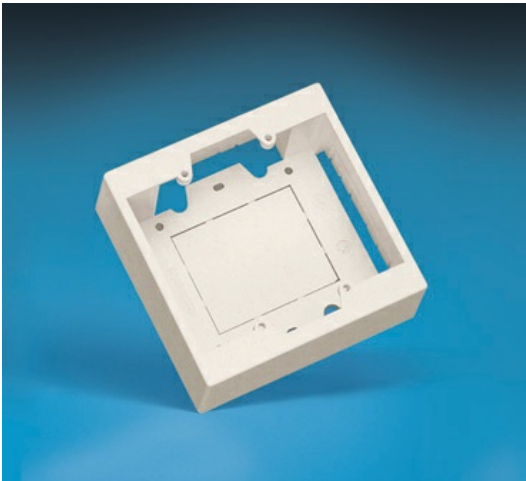

Ortronics  
**SURFACE MOUNT OUTLET BOX (DOUBLE GANG), 2" DEEP, FOG WHITE**  
Part No. 40300186

Ortronics® surface mount outlet boxes are compatible with all Ortronics single and double gang faceplates. These boxes provide a mounting surface for faceplates or can be attached to recessed boxes to provide greater cable storage capacity. Also compatible with Raceway

## Features & Benefits

Versatile surface box design

Accepts double gang plates

Extra deep design

Can be used with raceway