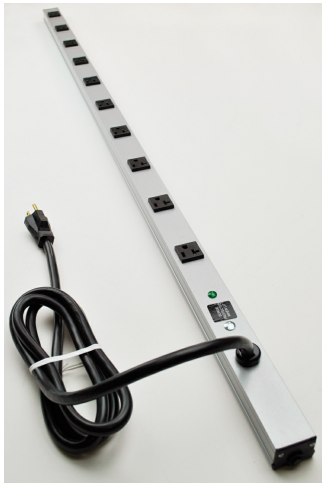

Wiremold
CabinetMate Plug-In Outlet Center Unit / 120V/20A/48 long/10 O/L /6' cord
Part No. 4810ULBC20R

Ten 20A outlets with t-slots, 6' (1.8m) cord. Length 48" (1.2m). Receptacle center-to-center 4" (101mm). 20 Amp unit with a 20A resettable circuit breaker.

Features & Benefits

Ten 20A outlets with t-slots, 6' (1.8m) cord. Length 48" (1.2m). Receptacle center-to-center 4" (101mm). 20 Amp unit with a 20A resettable circuit breaker.

Specifications

General Info

Product Line	Wiremold	UPC Number	786776052558
Country Of Origin	Mexico	Receptacle Type	Simplex
Number of Receptacles	10	Application Sector	Commercial
Standard	cULus Recognized: File E66421 Guide XBYS XUHT VZCA	Type	PIOC

Dimensions

Product Width US	1.5 in	Product Length US	48.0 in
------------------	--------	-------------------	---------

Listing Agencies / 3rd Party Agencies

cULus ListingNumber	E66421	cULus Listed	Yes
---------------------	--------	--------------	-----