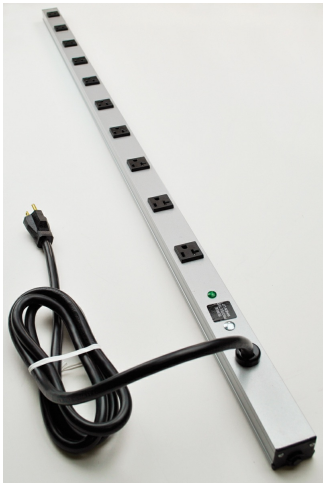

Wiremold
CabinetMate Plug-In Outlet Center Unit / 120V/20A/48 long/10 O/L /15' cord
Part No. 4810ULBD20R

Ten 20A outlets with t-slots, 15' (4.6m) cord. Length 48" (1.2m). Receptacle center-to-center 4" (101mm). 20 Amp unit with a 20A resettable circuit breaker.

Features & Benefits

Ten 20A outlets with t-slots, 15' (4.6m) cord. Length 48" (1.2m). Receptacle center-to-center 4" (101mm). 20 Amp unit with a 20A resettable circuit breaker.

Specifications

General Info

Product Line	Wiremold	UPC Number	786776052565
Country Of Origin	Mexico	Receptacle Type	Simplex
Number of Receptacles	10	Application Sector	Commercial
Standard	cULus Recognized: File E66421 Guide XBYS XUHT VZCA	Type	PIOC

Dimensions

Product Width US	1.5 in	Product Length US	48.0 in
------------------	--------	-------------------	---------

Listing Agencies / 3rd Party Agencies

cULus ListingNumber	E66421	cULus Listed	Yes
---------------------	--------	--------------	-----