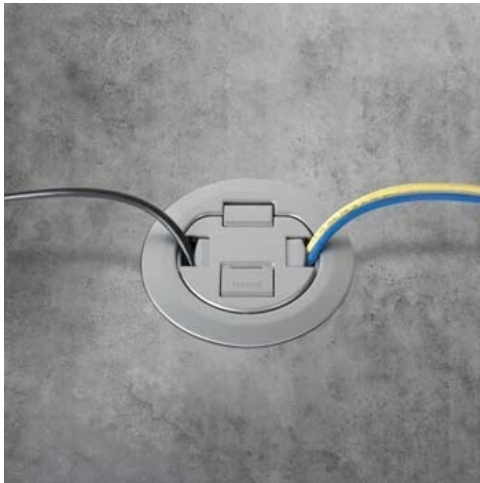

Wiremold
Discontinued - 4AT Surface Style Evolution™ Poke-Thru Cover-Aluminum
Part No. 4CTCAL

Designed for retrofit and new construction, Evolution Series 4" Poke-Thru devices provide convenient access to power, communications, and audio/video services recessed below floor level - providing maximum device protection. 2-gangs of capacity allow you to configure services for the needs of your space. Evolution Series 4" Poke-Thru devices are the perfect fit for kiosks, training rooms, classrooms, healthcare facilities or commercial buildings with open-space architecture.

Features & Benefits

Die-cast aluminum cover assemblies: The new Evolution Series poke-thru design includes all metal die-cast aluminum cover assemblies, with two unique spring-loaded slide egress doors. No clumsy flip lids to get broken or cause an added trip hazard.

Unique cover design: The cover opens a full 180 degrees with two unique spring-loaded slide egress doors to keep wires, connections and people safe.

Surface style cover assemblies: A surface style cover is for mounting on top of the finished floor surface. The surface cover is designed to be used for carpet, tile, wood, polished concrete, or terrazzo.

Multiple finishes: Evolution Series Poke-Thru Devices are available in multiple finishes, (BK) black, (GY) gray, (NK) nickel, (BS) brass, (BZ) bronze, (AL) aluminum, (AA) brushed aluminum, (SB) satin brass, and (SN) satin nickel to seamlessly match your environment.