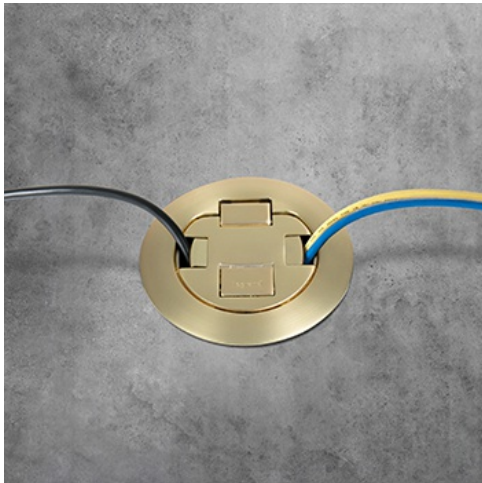

Wiremold
4IN COVER ASSEMBLY SURFACE SB
Part No. 4CTCSB

Designed for retrofit and new construction, Evolution Series 4" Poke-Thru devices provide convenient access to power, communications, and audio/video services recessed below floor level - providing maximum device protection. Two gangs of capacity allow you to configure services for the needs of your space. Evolution Series 4" Poke-Thru devices are the perfect fit for kiosks, training rooms, classrooms, healthcare facilities or commercial buildings with open-space architecture.

Features & Benefits

All Evolution Series Poke-Thru Devices, like every Wiremold Poke-Thru Device, meet and exceed UL scrub water exclusion requirements for tile, carpet, and wood covered floors.

Specifications

General Info

Product Line	Wiremold	UPC Number	786564102915
Country Of Origin	Mexico	Construction	Assembled
Number of Knockouts	3	Application Sector	Commercial
Standard	cULus Listed Metallic Outlet Boxes: File E2961 Guide QCIT Meets Article 314.27(C) of NEC.	Type	Poke-Thru