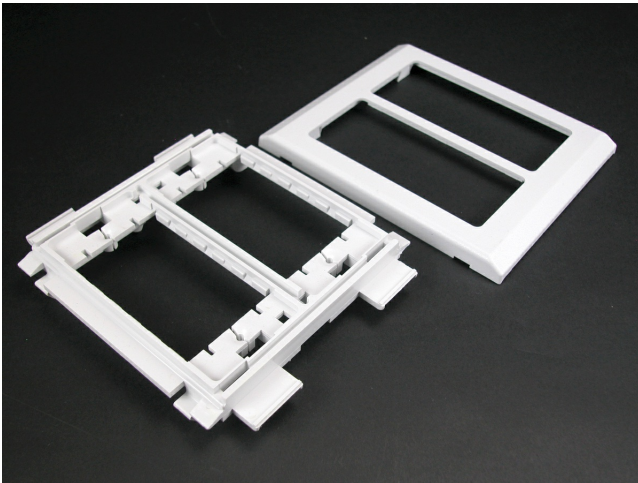

Wiremold
Wiremold 5400 Series Device Bracket Fitting, Ivory
Part No. 5450

The Wiremold 5400 Series Raceway from Legrand is a dual channel raceway that provides wire and cable management for data, voice, video, and power applications. For school and office applications, this is an ideal solution for providing flexibility and accessibility of wire and cable.

Features & Benefits

This product meets the material restrictions of RoHS

Specifications

General Info

Product Line	Wiremold	Color	Ivory
UPC Number	786776059113	Country Of Origin	United States
Application Sector	Commercial	Standard	cULus Listed Surface Nonmetallic Raceway Fitting: File E90377 Guide RJYT/RJYT7
Type	Raceway		

Dimensions

Product Width US	5.13 in	Product Weight US	0.22 lb
Product Volume US	30.78 cu in	Product Depth US	1.0 in
Product Height US	6.0 in		

Listing Agencies / 3rd Party Agencies

cULus ListingNumber	E90377	cULus Listed	Yes
---------------------	--------	--------------	-----