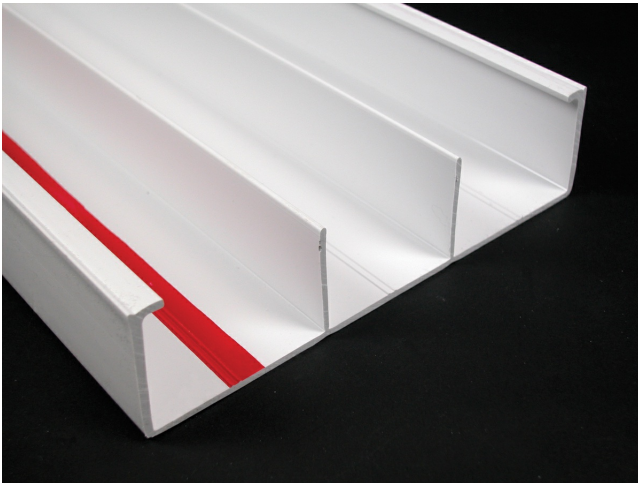

Wiremold
Wiremold 5500 Series Divided Raceway Base
Part No. 5500BD3

The Wiremold 5500 Series raceway from Legrand provides wire and cable management for data, voice, video, and power applications. It has three equal compartments for use for separate services in one raceway. Breakaway dividers enable different compartment configurations. It is ideal for large cable and wire requirements in schools, office buildings, and other institutions.

Features & Benefits

This product meets the material restrictions of RoHS

Specifications

General Info

Product Line	Wiremold	Color	Ivory
UPC Number	786776034783	Country Of Origin	United States
Application Sector	Commercial	Standard	cULus Listed Surface Nonmetallic Raceway: File E90377 Guide RJYT/RJYT7
Type	Raceway		

Dimensions

Product Width US	96.25 in	Product Weight US	34.19 lb
Product Volume US	1040.16 cu in	Product Depth US	1.63 in
Product Height US	6.63 in		

Listing Agencies / 3rd Party Agencies

cULus ListingNumber