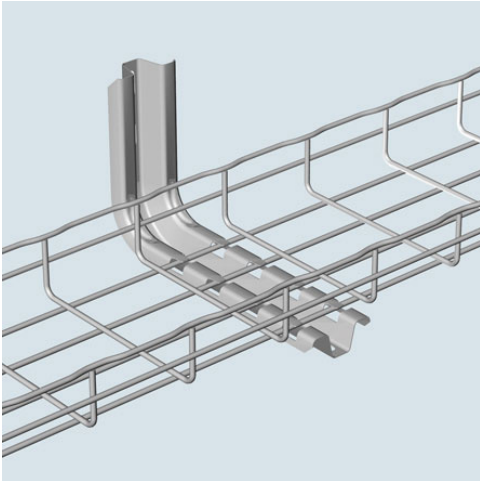

Cablofil  
FAS L BRACKET-STAINLESS (2D,,4W,,4L) [556104]  
Part No. 556104

Cablofil Wiremesh Cable Tray concept based upon performance, safety and economy; three qualities which make Cablofil Wiremesh Cable Tray system preferred by installers. Cablofil adapts to the most complex configurations, and its structure gives maximum strength for minimum weight. The ease of creating fittings, carried out on site, as well as the wide range of unique and universal accessories gives complete freedom in routing combined with exceptionally fast installation.

## Features & Benefits

Use for tray support in under floor applications in combination with UFC Clamp or EDF Rail. Use patented locking tabs on FAS L to secure tray without additional hardware. Order "width" to match tray.

### Dimensions

Product Width US	2.67 in	Product Weight US	0.861 lb
Product Volume US	0.072 cu ft	Product Depth US	7.03 in
Product Height US	6.673 in		