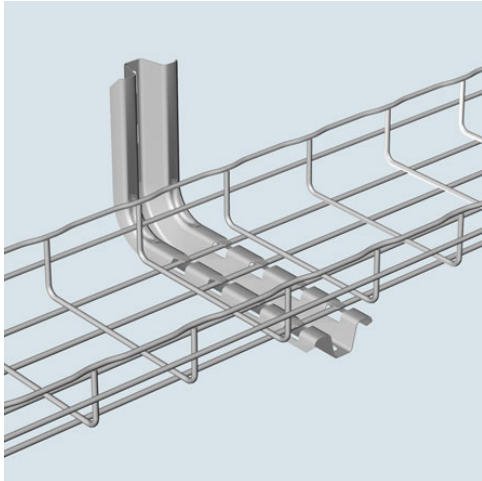

Cablofil  
FAS L BRACKET-STAINLESS (2D,,4W,,12L) [556134]  
Part No. 556134

Cablofil Wiremesh Cable Tray concept based upon performance, safety and economy; three qualities which make Cablofil Wiremesh Cable Tray system preferred by installers. Cablofil adapts to the most complex configurations, and its structure gives maximum strength for minimum weight. The ease of creating fittings, carried out on site, as well as the wide range of unique and universal accessories gives complete freedom in routing combined with exceptionally fast installation.

## Features & Benefits

Use for tray support in under floor applications in combination with UFC Clamp or EDF Rail. Use patented locking tabs on FAS L to secure tray without additional hardware. Order "width" to match tray.

### Dimensions

Product Width US	2.67 in	Product Weight US	1.412 lb
Product Volume US	0.154 cu ft	Product Depth US	14.9 in
Product Height US	6.673 in		