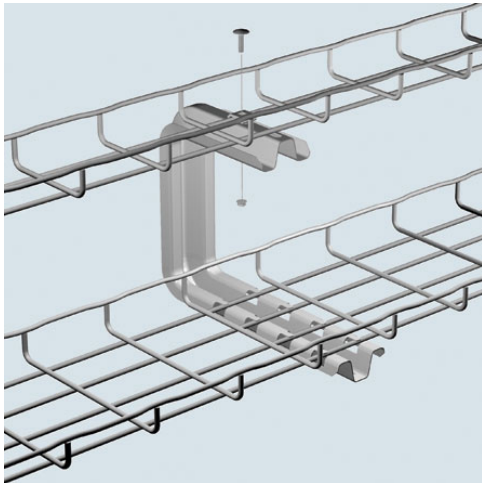

Cablofil  
FAS C BRACKET-STAINLESS (2D,,6W,,4L) [556304]  
Part No. 556304

Cablofil Wiremesh Cable Tray concept based upon performance, safety and economy; three qualities which make Cablofil Wiremesh Cable Tray system preferred by installers. Cablofil adapts to the most complex configurations, and its structure gives maximum strength for minimum weight. The ease of creating fittings, carried out on site, as well as the wide range of unique and universal accessories gives complete freedom in routing combined with exceptionally fast installation.

## Features & Benefits

For cable tray installation under ceilings or overhangs. Can be stacked for multiple levels of Cablofil tray support. Saves installation time patented FAS style attachment holds cable tray secure without nuts and bolts. EZ BN 1/4 and CE 25 are sold separately.

### Dimensions

Product Width US	2.67 in	Product Weight US	1.41 lb
Product Volume US	0.09 cu ft	Product Depth US	7.03 in
Product Height US	8.268 in		