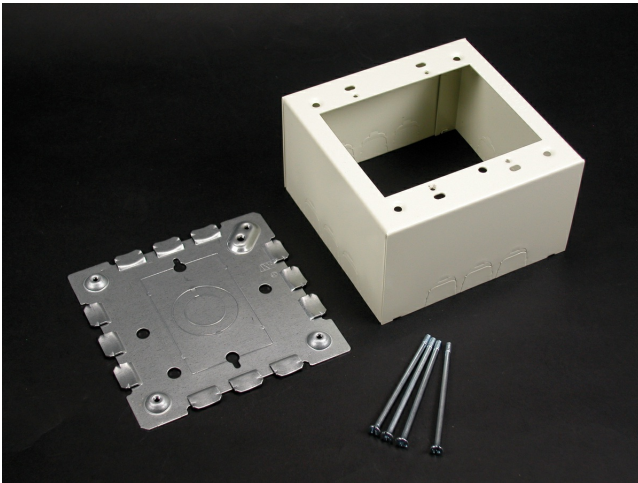

Wiremold  
500/700 Two-Gang Deep Switch and Receptacle Box Fitting  
Part No. 5744S-2WHC

Designed especially for use in the installation of signal system and alarm wiring. Base has 1/2" trade size KOs. Larger gang boxes available by special order. Two-gang: 4 3/4" L x 4 3/4" W (121mm x 121mm). Accepts NEMA double-gang standard faceplates. NOTE: Certified to Canadian Safety Standards for sale in Canada. When ordering these products, change the "V" color prefix to "vc" or the "WH" color suffix to "WHC" to denote the Canadian versions.

## Features & Benefits

Designed especially for use in the installation of signal system and alarm wiring. Base has 1/2" trade size KOs. Larger gang boxes available by special order. Two-gang: 4 3/4" L x 4 3/4" W (121mm x 121mm). Accepts NEMA double-gang standard faceplates. NOTE: Certified to Canadian Safety Standards for sale in Canada. When ordering these products, change the "V" color prefix to "vc" or the "WH" color suffix to "WHC" to denote the Canadian versions.

### Dimensions

Product Width US	4.75 in	Product Depth US	2.25 in
Product Length US	4.75 in		