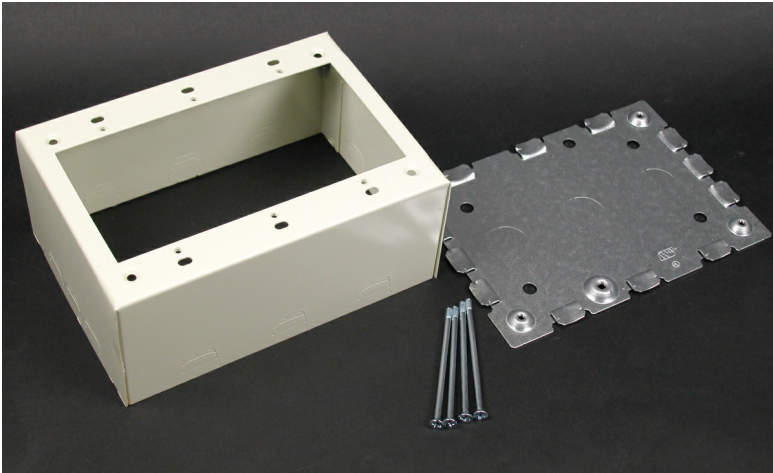

Wiremold
500/700 Three-Gang Deep Switch and Receptacle Box Fitting
Part No. 5744S-3WH

Designed especially for use in the installation of signal system and alarm wiring. Base has 1/2" trade size KOs. Larger gang boxes available by special order. Three-gang: 4 5/8" L x 6 1/2" W (117mm x 165mm). NOTE: Certified to Canadian Safety Standards for sale in Canada. When ordering these products, change the "V" color prefix to "vc" or the "WH" color suffix to "WHC" to denote the Canadian versions.

Features & Benefits

Designed especially for use in the installation of signal system and alarm wiring. Base has 1/2" trade size KOs. Larger gang boxes available by special order. Three-gang: 4 5/8" L x 6 1/2" W (117mm x 165mm). NOTE: Certified to Canadian Safety Standards for sale in Canada. When ordering these products, change the "V" color prefix to "vc" or the "WH" color suffix to "WHC" to denote the Canadian versions.