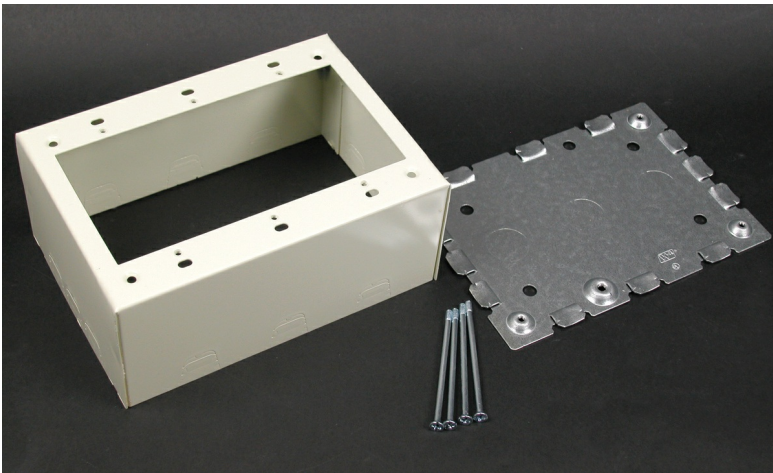

Wiremold  
500/700 Three-Gang Deep Switch and Receptacle Box Fitting  
Part No. 5744S-3WHC

Designed especially for use in the installation of signal system and alarm wiring. Base has 1/2" trade size KOs. Larger gang boxes available by special order. Three-gang: 4 5/8" L x 6 1/2" W (117mm x 165mm). NOTE: Certified to Canadian Safety Standards for sale in Canada. When ordering these products, change the "V" color prefix to "vc" or the "WH" color suffix to "WHC" to denote the Canadian versions.

## Features & Benefits

Designed especially for use in the installation of signal system and alarm wiring. Base has 1/2" trade size KOs. Larger gang boxes available by special order. Three-gang: 4 5/8" L x 6 1/2" W (117mm x 165mm). NOTE: Certified to Canadian Safety Standards for sale in Canada. When ordering these products, change the "V" color prefix to "vc" or the "WH" color suffix to "WHC" to denote the Canadian versions.