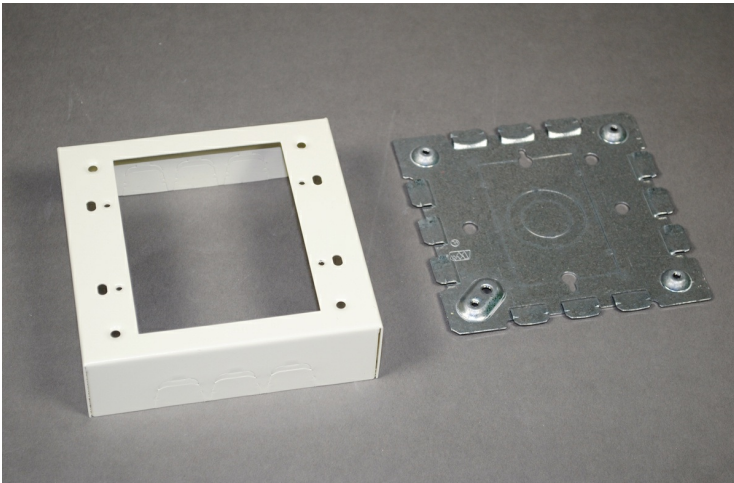

**Wiremold**  
**500/700 Two-Gang Shallow Switch and Receptacle Box Fitting**  
Part No. 5747-2WH

For standard shallow switches and receptacles including single-gang combination devices. Base has two 1/2" trade size KO's. Larger gang boxes available by special order. Two-gang: 4 3/4" L x 4 3/4" W (121mm x 121mm). Accepts NEMA double-gang standard faceplates. NOTE: Certified to Canadian Safety Standards for sale in Canada. When ordering these products, change the "V" color prefix to "vc" or the "WH" color suffix to "WHC" to denote the Canadian versions.

## Features & Benefits

For standard shallow switches and receptacles including single-gang combination devices. Base has two 1/2" trade size KO's. Larger gang boxes available by special order. Two-gang: 4 3/4" L x 4 3/4" W (121mm x 121mm). Accepts NEMA double-gang standard faceplates. NOTE: Certified to Canadian Safety Standards for sale in Canada. When ordering these products, change the "V" color prefix to "vc" or the "WH" color suffix to "WHC" to denote the Canadian versions.

### General Info

Product Line	Wiremold	UPC Number	786776562972
Country Of Origin	United States	Application Sector	Residential/Commercial
Standard	cULus Listed Raceway: File E4376 Guide RJBT. Fittings: File E4751 Guide RJPR. Meets Article 386 of NEC. Meets Section 12-1600 of CEC.	Type	Raceway

### Dimensions

Product Width US	4.75 in	Product Depth US	1.375 in
Product Length US	4.75 in		