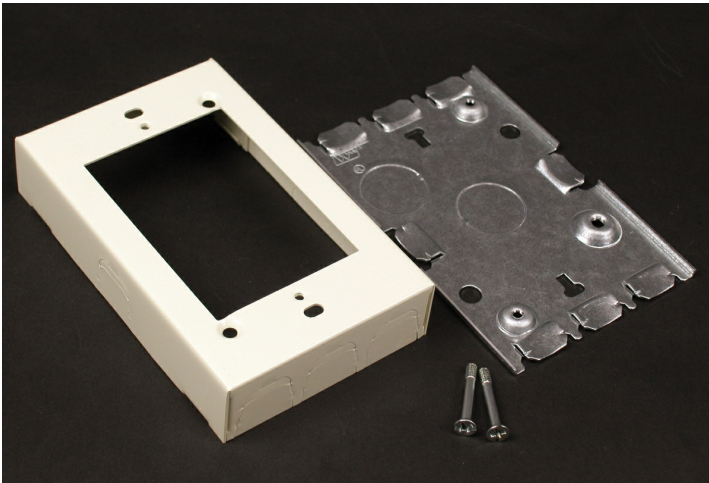

Wiremold
500/700 Shallow Switch and Receptacle Box Fitting
Part No. 5748SWH

For shallow type switch and duplex receptacles. Base has 1/2" trade size KOs. Accepts NEMA single-gang standard faceplates. NOTE: Certified to Canadian Safety Standards for sale in Canada. When ordering these products, change the "V" color prefix to "vc" or the "WH" color suffix to "WHC" to denote the Canadian versions.

Features & Benefits

For shallow type switch and duplex receptacles. Base has 1/2" trade size KOs. Accepts NEMA single-gang standard faceplates. NOTE: Certified to Canadian Safety Standards for sale in Canada. When ordering these products, change the "V" color prefix to "vc" or the "WH" color suffix to "WHC" to denote the Canadian versions.

Specifications

General Info

Product Line	Wiremold	UPC Number	786776563016
Country Of Origin	United States	Application Sector	Residential/Commercial
Standard	cULus Listed Raceway: File E4376 Guide RJBT. Fittings: File E41751 Guide RJPR. Meets Article 386 of NEC. Meets Section 12-1600 of CEC.	Type	Raceway

Dimensions

Product Width US	2.875 in	Product Depth US	0.938 in
Product Length US	4.625 in		

Buy American Act Compliance

NAFTA	Yes
-------	-----

Additional Information

RoHS Conformant Yes

Product Environmental Profile Yes